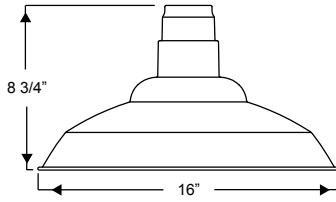

**Quick Ship**

**Weight: 1.5 lbs**

**Q-W516**  
**200w max Incandescent**

Project: \_\_\_\_\_

Fixture Type: \_\_\_\_\_ Quantity: \_\_\_\_\_

Customer: \_\_\_\_\_

**illuminating**  
ENGINEERING SOCIETY

**Specifications**