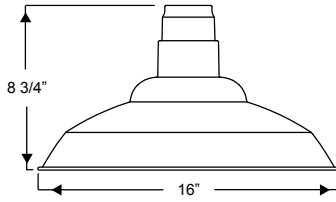

Project: _____

Fixture Type: _____ Quantity: _____

Customer: _____

illuminating
ENGINEERING SOCIETY

Quick Ship

Weight: 1.5 lbs

Specifications

Material:
RLM shades are constructed of heavy duty spun aluminum. Wall back plate and ballast housing are cast aluminum. All fasteners are stainless steel. Inside of shade is reflective white finish for all colors except galvanized paint finish. Screw hardware may not match paint.