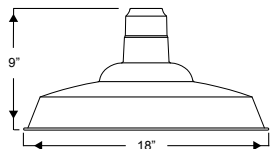

**Quick Ship**

**Weight: 2 lbs**

**W518**  
**300w max Incandescent**

Project: \_\_\_\_\_  
 Fixture Type: \_\_\_\_\_ Quantity: \_\_\_\_\_  
 Customer: \_\_\_\_\_

**Specifications**

**Material:**  
 RLM shades are constructed of heavy duty spun aluminum. Wall back plate and ballast housing are cast aluminum. All fasteners are stainless steel. Inside of shade is reflective white finish for all colors except galvanized paint finish. Screw hardware may not match paint.