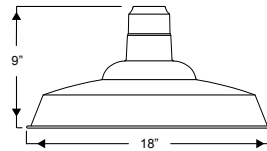

Weight: 2 lbs

**W518**  
**300w max Incandescent**

Catalog Logic

**Q-W518 - BLC - 51**

RLM Style      Mounting Source      Finish

**1**      **2**

**Q-W518 — BLC — 51**

1 MOUNTING SOURCES	
Arm Mounts (Cast back plate included)	
E3 E4 E5 E6 E7	
E8 E9 E10 E11 E12	
E13 E18 E19 E25	
Wall Mounts	
WM10	
WM35	
WM40	
WM55	
WM318	
Post Mounts	
PM10	
PM20	
PM30	
PM40	
PM50	
PM319	
Cord Mounts	
<b>BLC</b> (8' black cord with 1" x 5 3/8" canopy)	
WHC (8' white cord with 1" x 5 3/8" canopy)	
Stem Mounts	
1/2" (13/16" OD Rigid Stems with STC Flat Canopy)	
2ST6 2ST12 2ST18 2ST24 2ST36 2ST48	
2ST60 2ST72 2ST96	
3/4" (1" OD Rigid Stems with STC Flat Canopy)	
3ST6 3ST12 3ST18 3ST24 3ST36 3ST48	
3ST60 3ST72 3ST96	