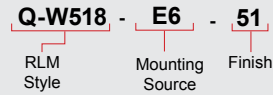

Quick Ship

Weight: 2 lbs

W518

300w max Incandescent

Project: _____

Fixture Type: _____ Quantity: _____

Customer: _____

Specifications

Material:
RLM shades are constructed of heavy duty spun aluminum. Wall back plate and ballast housing are cast aluminum. All fasteners are stainless steel. Inside of shade is reflective white finish for all colors except galvanized paint finish. Screw hardware may not match paint.

Finish:
A polyester powder coat high quality finish is electro-statically applied and baked at 430° for exceptional durability and color retention. Products undergo an intensive five-step cleansing and pretreatment process for maximum paint adhesion.

Glass:
Choice of clear, frosted or prismatic glass.

Marine grade finish provides superior salt, humidity and UV protection. This coating withstands up to 3000 hours of continuous salt spray, comes with a 5-year warranty and is available in either a textured or gloss surface.

Electrical:
Medium Base Socket, 300w Maximum.

Certifications:
Cord mounts are UL Listed for dry locations. Arm mount, stem mount and wall mount are UL Listed for wet locations.

Modifications:
Consult factory for custom or modified luminaires.

Catalog Logic

Q-W518 — E6 — 51

1 MOUNTING SOURCES

Arm Mounts (Cast back plate included)

- E3 E4 E5 **E6** E7
- E8 E9 E10 E11 E12
- E13 E18 E19 E25

ARM MOUNTS | Dimensions are Projection x Height | CB included with all arms

E6 | 26" x 9 1/4"

2 FINISHES