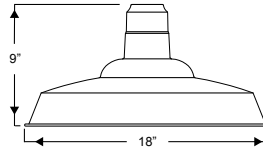

Quick Ship

Weight: 2 lbs

W518

300w max Incandescent

Project: _____

Fixture Type: _____ Quantity: _____

Customer: _____

Specifications