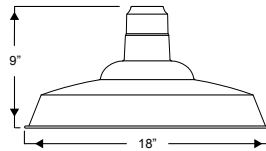

Quick Ship

Weight: 2 lbs

W518
300w max Incandescent

Project: _____

Fixture Type: _____ Quantity: _____

Customer: _____

Specifications

Material:
RLM shades are constructed of heavy duty spun aluminum. Wall back plate and ballast housing are cast aluminum. All fasteners are stainless steel. Inside of shade is reflective white finish for all colors except galvanized paint finish. Screw hardware may not match paint.