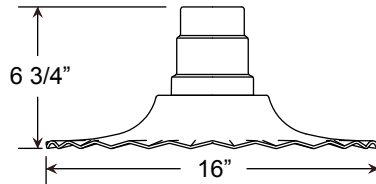

R916
200w max Incandescent

Weight: 2.0 lbs

Catalog Logic: **R916** - **BLC** - **N.A.** - **N.A.** - **41**

R916: RLM Style
BLC: Mounting Source
N.A.: Glass & Guards
N.A.: Accessories
41: Finish

Catalog Number: **1** **2** **3** **4**

R916 - **BLC** - **N.A.** - **N.A.**

1 MOUNTING SOURCES	
Arm Mounts (Cast back plate included)	
E3 E4 E6 E7 E8 E9	
E10 E11 E12 E13 E18	
E20 E22 E23 E25 E26	
Wall Mounts	
WM10	
WM35	
WM40	
WM55	
WM75	
WM318	
Post Mounts	
PM10	
PM20	
PM30	
PM40	
PM50	
PM319	
Cord Mounts	
BLC (6' black cord with 1" x 5 3/8" canopy)	
WHC (6' white cord with 1" x 5 3/8" canopy)	
Stem Mounts	
1/2" (13/16" OD Rigid Stems with STC Flat Canopy)	
2ST6 2ST12 2ST18 2ST24 2ST36 2ST48	
2ST60 2ST72 2ST96	
3/4" (1" OD Rigid Stems with STC Flat Canopy)	
3ST6 3ST12 3ST18 3ST24 3ST36 3ST48	
3ST60 3ST72 3ST96	

2 GLASS & GUARD	
Up to 100w Options	
100GLCL (Clear Glass)	
100GLFR (Frosted Glass)	
100GLPR (Prismatic Glass)	
100GLCLGUP (Clear Glass & Small Wire Guard)	
100GLFRGUP (Frosted Glass & Small Wire Guard)	
100GLPRGUP (Prismatic Glass & Small Wire Guard)	
100GLCLGUPC (Clear Glass & Cast Guard)	
100GLFRGUPC (Frosted Glass & Cast Guard)	
100GLPRGUPC (Prismatic Glass & Cast Guard)	
100GLGUP (Small Wire Guard with No Glass)	
100GLGUPC (Cast Guard with No Glass)	
AC (Stipple Glass Acorn)	
100GLBG (White Ball Glass)	
Up to 200w Options	
200GLCL (Clear Glass)	
200GLFR (Frosted Glass)	
200GLPR (Prismatic Glass)	
200GLCLGUP (Clear Glass & Large Wire Guard)	
200GLFRGUP (Frosted Glass & Large Wire Guard)	
200GLPRGUP (Prismatic Glass & Large Wire Guard)	
200GLCLGUPC (Clear Glass & Large Cast Guard)	
200GLFRGUPC (Frosted Glass & Large Cast Guard)	
200GLPRGUPC (Prismatic Glass & Large Cast Guard)	
200GLGUP (Large Wire Guard with No Glass)	
200GLGUPC (Large Cast Guard with No Glass)	

3 ACCESSORIES	
CBC	(Cast back plate Spun Alum Cover)
PC	(Button Photo Cell) Remote Only
SC	(Scroll for Arms)
SLC	(Sloped Ceiling Mount, 20° Max)
SQ	(Square Back Plate)
SWL	(Swivel)
TBK	(Turnbuckle Kit)

4 FINISHES					
Standard Grade	Marine Grade		Standard Grade	Marine Grade	
40	NA	Raw Unfinished	53	100	Copper Clay
41	101	Black	56	109	Silver
42	102	Forest Green	61	106	Black Verde
43	114	Bright Red	70	118	Painted Chrome
44	107	White	71	105	Painted Copper
45	112	Bright Blue	72	108	Textured Black
46	123	Sunny Yellow	73	125	Matte Black
47	120	Aqua Green	76	121	Textured Architectural Bronze
49	NA	Galvanized	77	127	Textured White
50	111	Navy	78	124	Textured Silver
51	103	Architectural Bronze	10	130	Aspen Green
52	104	Patina Verde	11	131	Cantaloupe
Premium Grade	Marine Grade		Premium Grade	Marine Grade	
81	129	Extreme Chrome	64	116	Candy Apple Red
80	117	Textured Desert Stone	65	122	Cobalt Blue
67	119	Butterscotch	82	128	Graystone
66	115	Caramel	69	113	Gunmetal Gray
68	126	Black Silver	83	134	Oil Rubbed Bronze

Consult factory for additional paint charges and availability

WARRANTY
See www.anplighting.com for complete fixture warranty.