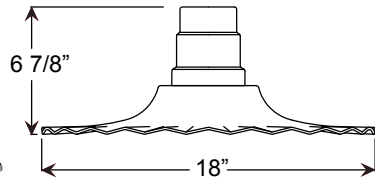

Project: _____

Fixture Type: _____ Quantity: _____

Customer: _____

Specifications

Material:
RLM shades are constructed of heavy duty spun aluminum. Wall back plate and ballast housing are cast aluminum. All fasteners are stainless steel. Inside of shade is reflective white finish for all colors except galvanized paint finish. Screw hardware may not match paint.

WALL MOUNTS | Dimensions are Projection x Height | **POST MOUNTS** | Dimensions are Projection x Height

 WM10 15 3/4" x 13 3/4"	 WM35 20 1/2" x 25"	 PM10 14 1/2" x 25"	 PM20 30 1/8" x 25"
 WM40 13 7/8" x 14 3/4"	 WM55 20 5/8" x 14 1/4"	 PM30 21 5/8" x 28 7/8"	 PM40 43 3/8" x 28 7/8"
 WM75 25" x 26 1/2"	 WM318 12" x 12 3/4"	 PM50 27" x 38"	 PM319 16 5/8" x 27 1/2"