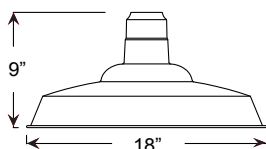

Project: _____

Fixture Type: _____ Quantity: _____

Customer: _____

Weight: 2.0 lbs

W518 300w max Incandescent

Specifications

Material:
RLM shades are constructed of heavy duty spun aluminum. Wall back plate and ballast housing are cast aluminum. All fasteners are stainless steel. Inside of shade is reflective white finish for all colors except galvanized paint finish. Screw hardware may not match paint.