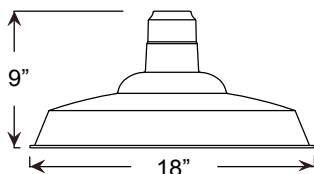

Project: _____

Fixture Type: _____ Quantity: _____

Customer: _____

Weight: 2.0 lbs

Specifications

illuminating
ENGINEERING SOCIETY

Material:

RLM shades are constructed of heavy duty spun aluminum. Wall back plate and ballast housing are cast aluminum. All fasteners are stainless steel. Inside of shade is reflective white finish for all colors except galvanized paint finish. Screw hardware may not match paint.