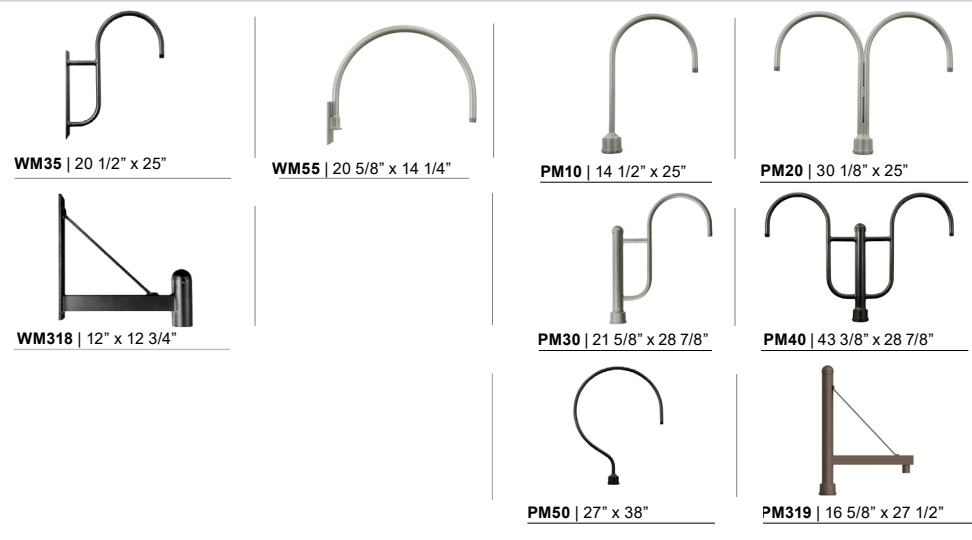

WALL MOUNTS | Dimensions are Projection x Height | **POST MOUNTS** | Dimensions are Projection x Height