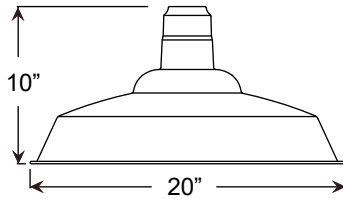

Project: _____

Fixture Type: _____ Quantity: _____

Customer: _____

Weight: 2.5 lbs

W520
200w Max
Medium Base

Specifications

Material:
RLM shades are constructed of heavy duty spun aluminum. Wall back plate and ballast housing are cast aluminum. All fasteners are stainless steel. Inside of shade is reflective white finish for all colors except galvanized paint finish. Screw hardware may not match paint.