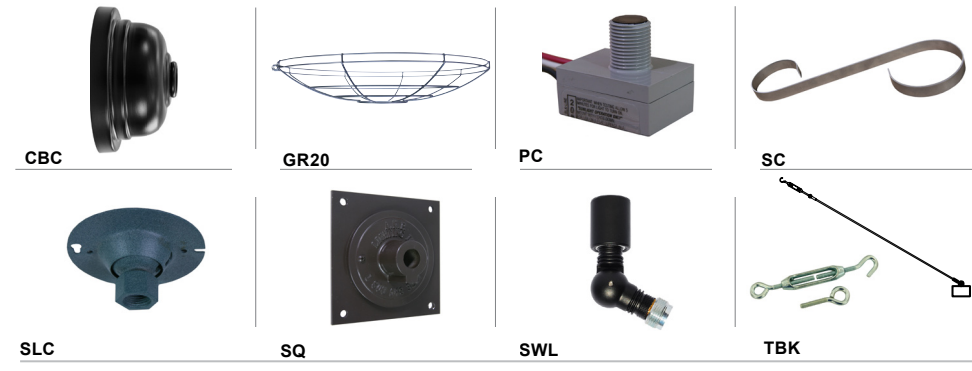

4 ACCESSORIES*	
CBC (Cast back plate Spun Alum Cover)*	
GR20 (20" Wire Grill)*	
PC (Button Photo Cell) Remote Only	
SC (Scroll for Arms)*	
SLC (Sloped Ceiling Mount Canopy, 20° Max)*	
SQ (Square Back Plate)*	
SWL (Adjustable Locking Swivel)*	
TBK (Turn Buckle Kit)*	
*Accessory finish will match fixture finish.	

Project: _____
 Fixture Type: _____ Quantity: _____
 Customer: _____

ARM MOUNTS | Dimensions are Projection x Height | CB included with all arms

WALL MOUNTS | Dimensions are Projection x Height | **POST MOUNTS** | Dimensions are Projection x Height

ACCESSORIES

GLASS & GUARDS
UP TO 200W MAX

Glass Legend: CL = Clear FR = Frosted PR = Prismatic
 100 = Small 200 = Large

Glass Only (9 1/4" H X 5" W)	
	200GLCL
	200GLFR
	200GLPR
Glass with Cast Guard (10 1/4" H X 5 1/2" W)	
	200GLCLGUPC
	200GLFRGUPC
	200GLPRGUPC
Glass with Wire Guard (10 1/4" H X 5" W)	
	200GLCLGUP
	200GLFRGUP
	200GLPRGUP
GUPC Guard Only (10 1/4" H X 5 1/2" W)	
	200GLGUPC (Cast Guard)
GUP Guard Only (10 1/4" H X 5" W)	
	200GLGUP (Wire Guard)
	AC (Acorn Glass -- Clear Stipple Only)
	100GLBG (6" White Ball Glass)