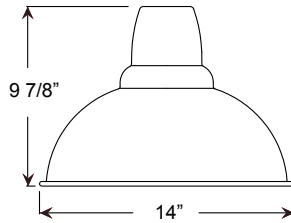

Project: _____

Fixture Type: _____ Quantity: _____

Customer: _____

Specifications

Material:
RLM shades are constructed of heavy duty spun aluminum. Wall back plate and driver housing are cast aluminum. All fasteners are stainless steel. Inside of shade is reflective white finish for all colors except galvanized paint finish. Screw hardware may not match paint.

Electrical:
Universal voltage 120-277 is standard. 0-10V, TRIAC and ELV dimming to 1% protocols are standard for LED modules. (12w is 120v and TRIAC dimming only)

See page 2 table for LED module and driver specs, voltage and dimming protocols.

Certifications:
Cord mounts are UL Listed for dry locations. Arm mount, stem mount and wall mount are UL Listed for wet locations.

Finish:
A polyester powder coat high quality finish is electro-statically applied and baked at 430° for exceptional durability and color retention. Products undergo an intensive five-step cleansing and pretreatment process for maximum paint adhesion.

Marine grade finish provides superior salt, humidity and UV protection. This coating withstands up to 3000 hours of continuous salt spray, comes with a 5-year warranty and is available in either a textured or gloss surface.

Modifications:
Consult factory for custom or modified designs.

BB14 LED

Weight: 1.5 lbs

Catalog Logic

BB14 - M016LDD W 40K - RTCW - E6 - PC - 41 - UNV

RLM Style | Light Source & Wattage | Distribution | CCT | Driver Housing | Mounting | Accessories | Finish | Voltage

Catalog Number

1 **BB14** — 2 — 3 — 4 — 5 — 6 — 7 — 8 **UNV**

1	LIGHT SOURCE & WATTAGES
M012LDN	(12w, 750 lumen, Cree module) Integral driver, 120V, TRIAC dimming & narrow distribution only.
M009LDD	(9w, 850 lumen, Cree module)
M010LDD	(10w, 1250 lumen, Cree module)
M016LDD	(16w, 2000 lumen, Cree module)

2	DISTRIBUTION
W	(T5 Wide Distribution with Dome LED Lens)
N*	(T5 Narrow Distribution with Flat LED Lens)
*12w is narrow only, select "N".	

3	COLOR TEMPERATURE (CCT)
27K	(2700K)
30K	(3000K)
35K	(3500K)
40K	(4000K)