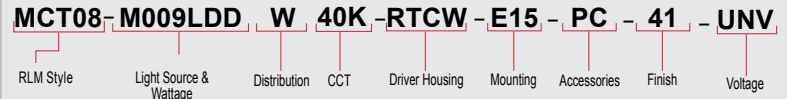

Catalog Logic

Catalog Number	1	2	3	4	5	6	7	8
	MCT08	M009LDD						UNV

1 LIGHT SOURCE & WATTAGES
M009LDD (9w, 850 lumen, Cree module)

2 DISTRIBUTION
W (T5 Wide Distribution with Dome LED Lens)
N (T5 Narrow Distribution with Flat LED Lens)

3 COLOR TEMPERATURE (CCT)
27K (2700K)
30K (3000K)
35K (3500K)
40K (4000K)

4 DRIVER HOUSINGS*
NA (Housing not required for 12w)
Wall Mount Options Choose Arm in Box 5
RTCW (Driver Housing for Wall only (E-arms); 6 1/2" OD x 5 5/8" H)
SRTCW (Smooth Driver Housing for Wall only (E-arms); 6" OD x 2 7/8" H)
RTCNCW (Driver Housing/No Spun Cover for Wall only (E-arms); 5 7/8" OD x 2 5/8" H)
Cord Mount Options Choose Cord Style in Box 5
CRD-RTCC (Driver Housing for Cord only; 6 1/2" OD x 5 5/8" H)
CRD-SRTCC (Smooth Driver Housing for Cord only; 6" OD x 2 7/8" H)
CRD-RTCNC (Driver Housing/No Spun Cover for Cord only; 5 7/8" OD x 2 5/8" H)
Cable Mount Options Choose Cord Style in Box 5
SSC-RTCC (Driver Housing for SS Cable/Cord only; 6 1/2" OD x 5 5/8" H)
SSC-SRTCC (Smooth Driver Housing for SS Cable/Cord only; 6" OD x 2 7/8" H)
SSC-RTCNC (Driver Housing/No Spun Cover for SS Cable/Cord only; 5 7/8" OD x 2 5/8" H)
Stem Mount Options Choose Stem Size in Box 5
ST-RTCC (Driver Housing for Stem only; 6 1/2" OD x 5 5/8" H)
ST-SRTCC (Smooth Driver Housing for Stem only; 6" OD x 2 7/8" H)
ST-RTCNC (Driver Housing/No Spun Cover for Stem only; 5 7/8" OD x 2 5/8" H)
Emergency Backup Housing Options Choose EMG Driver in Box 7
CRD-DCCEM (Emergency Ballast Housing for Cord only; 12" OD x 1 1/2" H) Choose Cord Style in Box 5.
ST-DCCEM (Emergency Ballast Housing for Stem only; 12" OD x 1 1/2" H) Choose Stem Size in Box 5.
SSC-DCCEM (Emergency Ballast Housing for SS Cable/Cord only; 12" OD x 1 1/2" H) Choose Cord Style in Box 5.
*Driver Housing finish will match fixture finish.

5 MOUNTING SOURCES*
Arm Mounts
E15 E20 E22 E23 E26 E36 E39
Wall Mounts
WM40 WM54 WM74 WM317
Cord Mounts Color & Style (See page 4 for color cord style)
SJT Cord
BLC (6' Black SJT Cord) | WHC (6' White SJT Cord)
Solid Fabric Colored Cords
BLSF (6' Black) | ORSF (6' Orange)
GYSF (6' Gray) | LGSF (6' Lime Green)
CHSF (6' Chocolate Brown) | KGSF (6' Kelly Green)
WHSF (6' White) | CBSF (6' Cobalt Blue)
CASF (6' Cardinal) | SBSF (6' Sky Blue)
Patterned Fabric Colored Cords
BWHPF (6' Black/White Houndstooth) | BIHPF (6' Brown/Ivory Houndstooth)
GYCPF (6' Gray/Citrus Yellow) | MOSPF (6' Magenta/Orange Stripe)
NMTPF (6' Navy Mini Tweed)
Glossy Fabric Colored Cords
GMGF (6' Gun Metal) | SSGF (6' Sterling Silver)
CPGF (6' Copper Penny) | BRGF (6' Bronze)
GOGF (6' Gold)
Stem Mounts
1/2" (13/16" OD) Rigid Stems | 3/4" (1" OD) Rigid Stems
2ST6 2ST12 2ST18 | 3ST6 3ST12 3ST18
2ST24 2ST36 2ST48 | 3ST24 3ST36 3ST48
2ST60 2ST72 2ST96 | 3ST60 3ST72 3ST96
*Arm mounts, Wall mounts or Stem finish will match fixture finish.