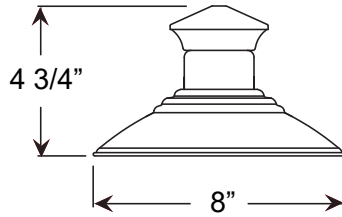

Project: _____

Fixture Type: _____ Quantity: _____

Customer: _____

Specifications

Material:
RLM shades are constructed of heavy duty spun aluminum. Wall back plate and driver housing are cast aluminum. All fasteners are stainless steel. Inside of shade is reflective white finish for all colors except galvanized paint finish. Screw hardware may not match paint.