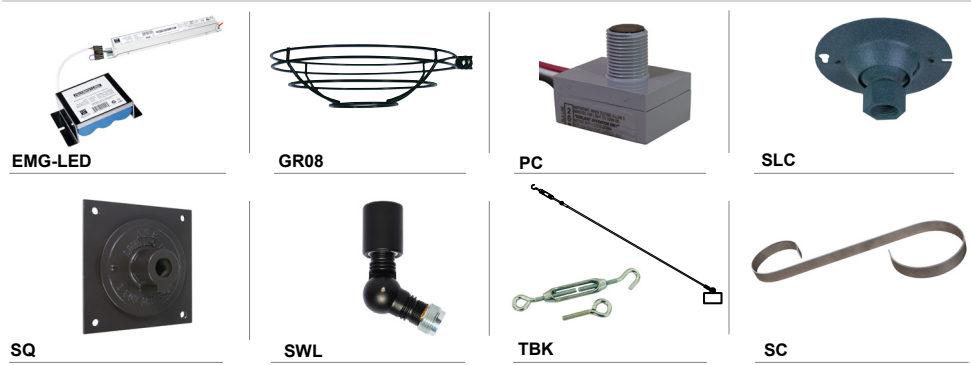

Consult Factory for additional paint charges and availability.

8 VOLTAGE	
UNV	(120-277)

Project: _____

Fixture Type: _____ Quantity: _____

Customer: _____

ARM MOUNTS | Dimensions are Projection x Height | CB included with all arms

WALL MOUNTS | Dimensions are Projection x Height

ACCESSORIES

Driver Housings

	RTCW (6 1/2" OD x 5 5/8" H) Wall Only (E-arms)
	RTCNCW (5 7/8" OD x 2 5/8" H) Wall Only (E-arms)
	SRTCW (6" OD x 2 7/8" H) Wall Only (E-arms)
	ST-RTCC (6 1/2" OD x 5 5/8" H) Stem Only
	CRD-RTCC (6 1/2" OD x 5 5/8" H) Cord Only
	SSC-RTCC (6 1/2" OD x 5 5/8" H) Cable Only
	ST-RTCNC (5 7/8" OD x 2 5/8" H) Stem Only
	CRD-RTCNC (5 7/8" OD x 2 5/8" H) Cord Only
	SSC-RTCNC (5 7/8" OD x 2 5/8" H) Cable Only
	ST-SRTCC (6" OD x 2 7/8" H) Stem Only
	CRD-SRTCC (6" OD x 2 7/8" H) Cord Only
	SSC-SRTCC (6" OD x 2 7/8" H) Cable Only
	ST-DCCEM (12" OD x 1 1/2" H) Stem Only
	CRD-DCCEM (12" OD x 1 1/2" H) Cord Only
	SSC-DCCEM (12" OD x 1 1/2" H) Cable Only