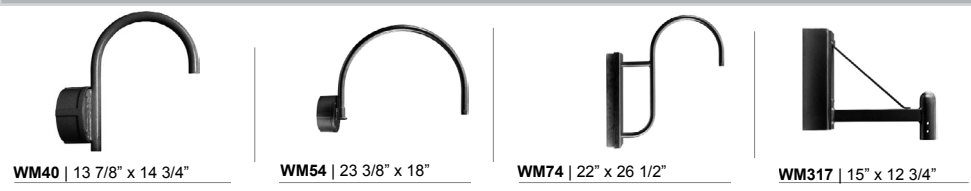

WALL MOUNTS | Dimensions are Projection x Height