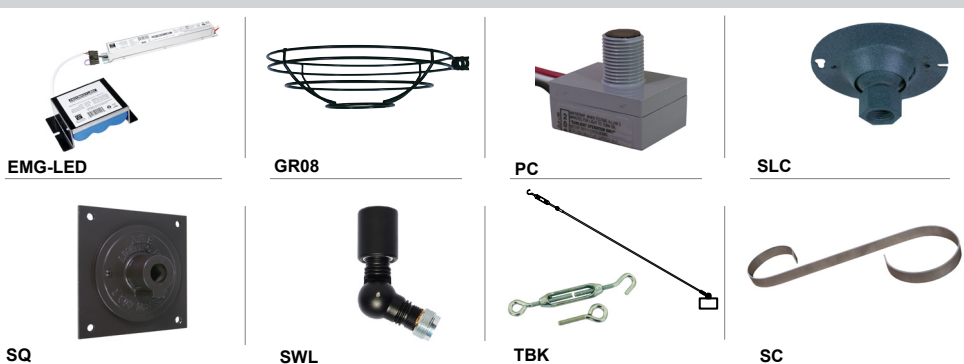

ACCESSORIES