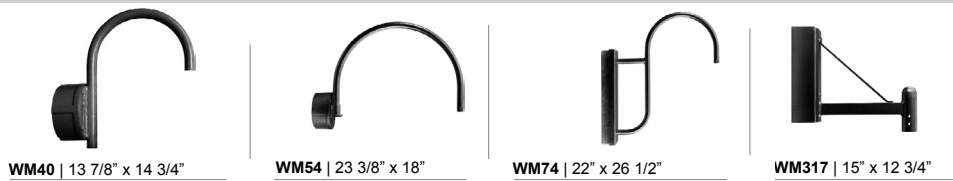

WALL MOUNTS | Dimensions are Projection x Height