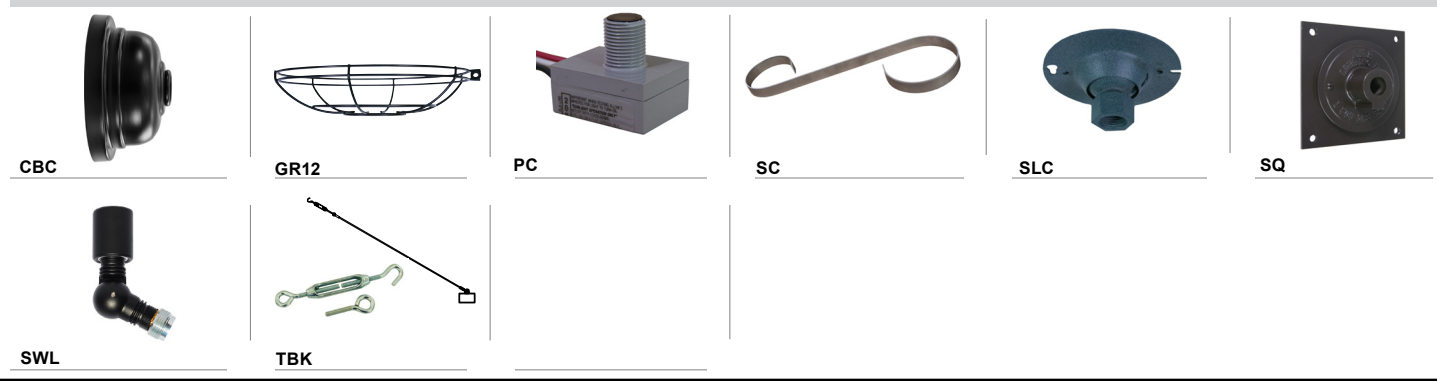

Project: _____
 Fixture Type: _____ Quantity: _____
 Customer: _____

ARM MOUNTS | Dimensions are Projection x Height | CB included with all arms

WALL MOUNTS | Dimensions are Projection x Height | POST MOUNTS | Dimensions are Projection x Height

ACCESSORIES

**GLASS & GUARDS
UP TO 100W MAX**

Glass Legend: **CL** = Clear **FR** = Frosted **PR** = Prismatic
100 = Small **200** = Large
Glass Only (6 1/2" H X 4 1/8" W)

	100GLCL 100GLFR 100GLPR
Glass with Cast Guard (7 1/2" H X 4 1/8" W)	
	100GLCLGUPC 100GLFRGUPC 100GLPRGUPC
Glass with Wire Guard (7 1/2" H X 4 1/8" W)	
	100GLCLGUP 100GLFRGUP 100GLPRGUP
Guards Only (7 1/2" H X 4 1/8" W)	
	100GLGUPC (Cast Guard)
	100GLGUP (Wire Guard)