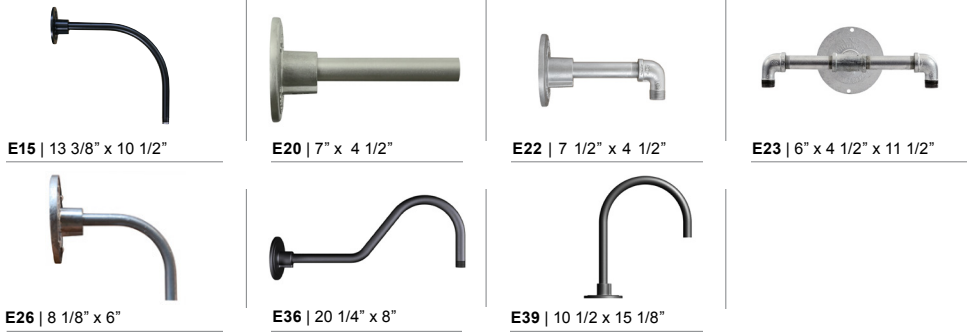

Project: _____
Fixture Type: _____ Quantity: _____
Customer: _____

ARM MOUNTS | Dimensions are Projection x Height | CB included with all arms