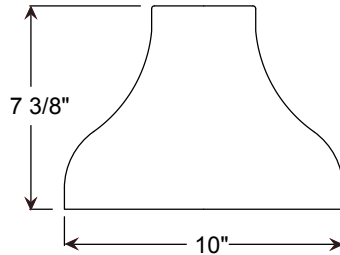

Project: \_\_\_\_\_

Fixture Type: \_\_\_\_\_ Quantity: \_\_\_\_\_

Customer: \_\_\_\_\_

Weight: 2.0 lbs

**Specifications**

**Material:**  
RLM shades are constructed of heavy duty spun aluminum. Wall back plate and ballast housing are cast aluminum. All fasteners are stainless steel. Inside of shade is reflective white finish for all colors except galvanized paint finish. Screw hardware may not match paint.