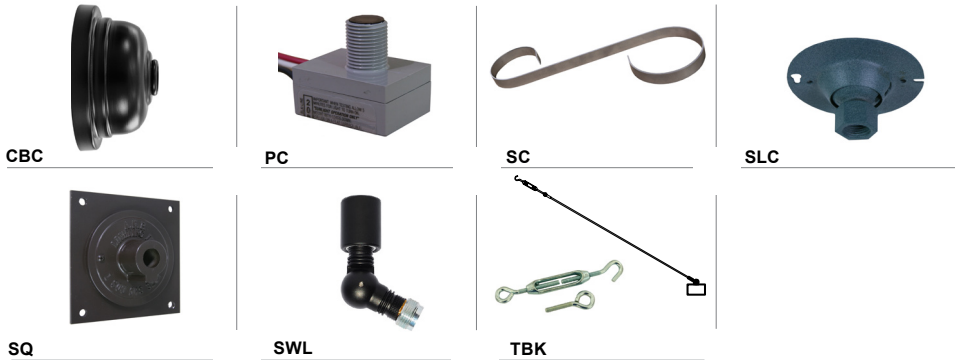

Project: \_\_\_\_\_  
 Fixture Type: \_\_\_\_\_ Quantity: \_\_\_\_\_  
 Customer: \_\_\_\_\_

**ARM MOUNTS** | Dimensions are Projection x Height | CB included with all arms

**WALL MOUNTS** | Dimensions are Projection x Height

**ACCESSORIES**

**GLASS & GUARDS**  
UP TO 100W MAX

Glass Legend: **CL** = Clear **FR** = Frosted **PR** = Prismatic  
 100 = Small 200 = Large

Glass Only (6 1/2" H X 4 1/8" W)	
	<b>100GLCL</b>
	<b>100GLFR</b>
	<b>100GLPR</b>
Glass with Cast Guard (7 1/2" H X 4 1/8" W)	
	<b>100GLCLGUPC</b>
	<b>100GLFRGUPC</b>
	<b>100GLPRGUPC</b>
Glass with Wire Guard (7 1/2" H X 4 1/8" W)	
	<b>100GLCLGUP</b>
	<b>100GLFRGUP</b>
	<b>100GLPRGUP</b>
Guards Only (7 1/2" H X 4 1/8" W)	
	<b>100GLGUPC</b> (Cast Guard)
	<b>100GLGUP</b> (Wire Guard)