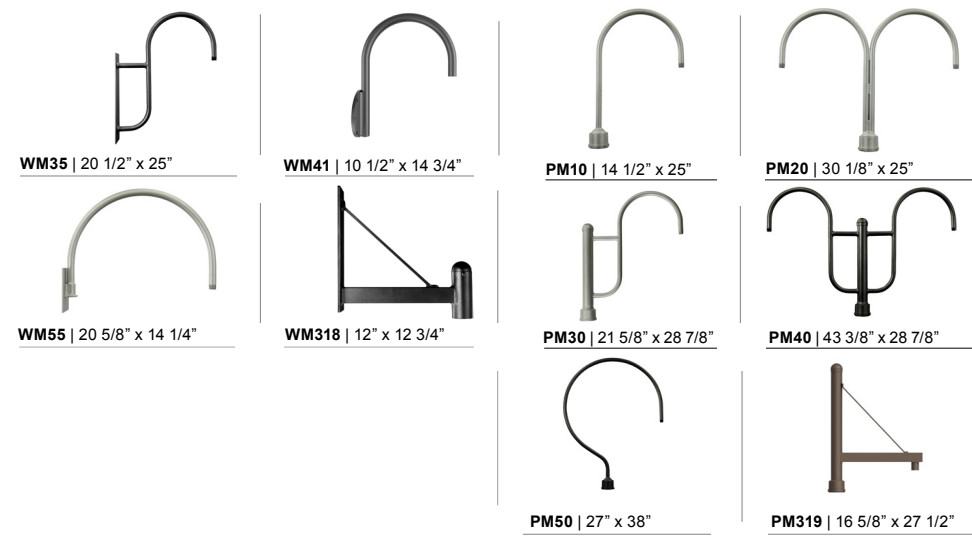

WALL MOUNTS | Dimensions are Projection x Height | **POST MOUNTS** | Dimensions are Projection x Height