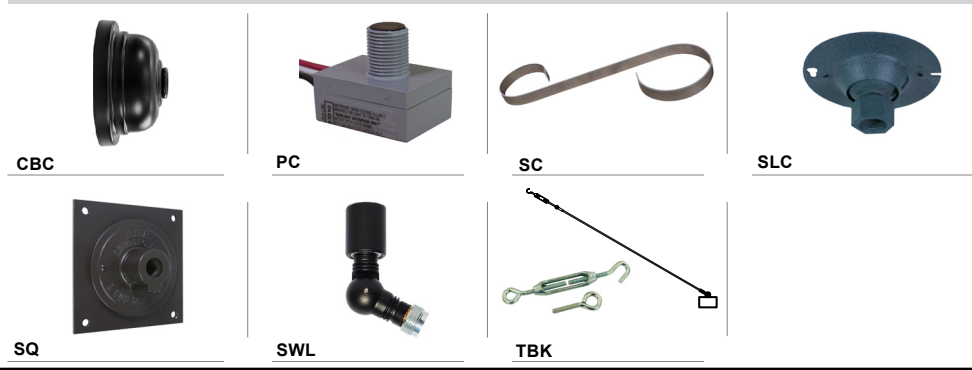

Consult Factory for additional paint charges and availability.

Project: \_\_\_\_\_  
 Fixture Type: \_\_\_\_\_ Quantity: \_\_\_\_\_  
 Customer: \_\_\_\_\_

**ARM MOUNTS** | Dimensions are Projection x Height | CB included with all arms

**WALL MOUNTS** | Dimensions are Projection x Height | **POST MOUNTS** | Dimensions are Projection x Height

**ACCESSORIES**

**GLASS & GUARDS**  
**UP TO 200W MAX**

Glass Legend: **CL** = Clear **FR** = Frosted **PR** = Prismatic  
**100** = Small **200** = Large