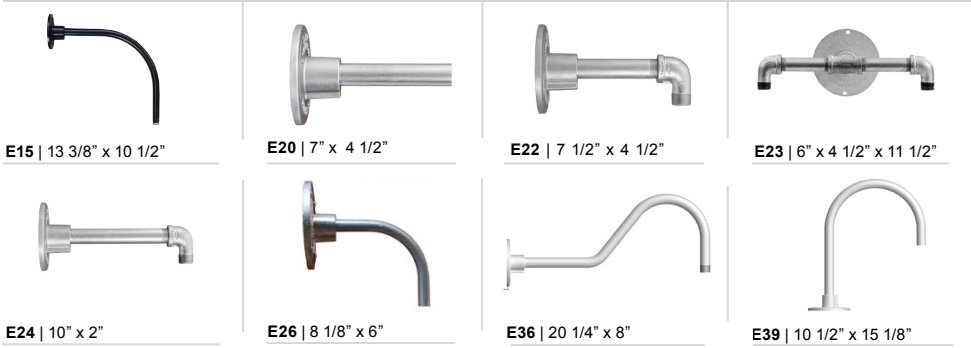

Project: _____
Fixture Type: _____ Quantity: _____
Customer: _____

ARM MOUNTS | Dimensions are Projection x Height | CB included with all arms