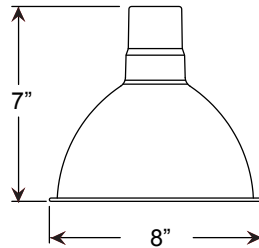

Project: \_\_\_\_\_

Fixture Type: \_\_\_\_\_ Quantity: \_\_\_\_\_

Customer: \_\_\_\_\_

Weight: 1.0 lb

Specifications

**Material:**  
RLM shades are constructed of heavy duty spun aluminum. Wall back plate and ballast housing are cast aluminum. All fasteners are stainless steel. Inside of shade is reflective white finish for all colors except galvanized paint finish. Screw hardware may not match paint.

**Glass:**  
Choice of clear, frosted or prismatic glass.

**Electrical:**  
Medium Base Socket, 100w Maximum or GU24 Socket.  
Approximately 12" of pull wire extends from fixture. Additional pull wire provided for post mount arms and wall mounts.

**WALL MOUNTS** | Dimensions are Projection x Height

**ACCESSORIES**

**GLASS & GUARDS**  
**UP TO 100W MAX**

Glass Legend: **CL** = Clear **FR** = Frosted **PR** = Prismatic  
**100** = Small **200** = Large

Glass Only (6 1/2" H X 4 1/8" W)	
	<b>100GLCL</b>
	<b>100GLFR</b>
	<b>100GLPR</b>
Glass with Cast Guard (7 1/2" H X 4 1/8" W)	
	<b>100GLCLGUPC</b>
	<b>100GLFRGUPC</b>
	<b>100GLPRGUPC</b>
Glass with Wire Guard (7 1/2" H X 4 1/8" W)	
	<b>100GLCLGUP</b>
	<b>100GLFRGUP</b>
	<b>100GLPRGUP</b>
Guards Only (7 1/2" H X 4 1/8" W)	
	<b>100GLGUPC</b> (Cast Guard)
	<b>100GLGUP</b> (Wire Guard)