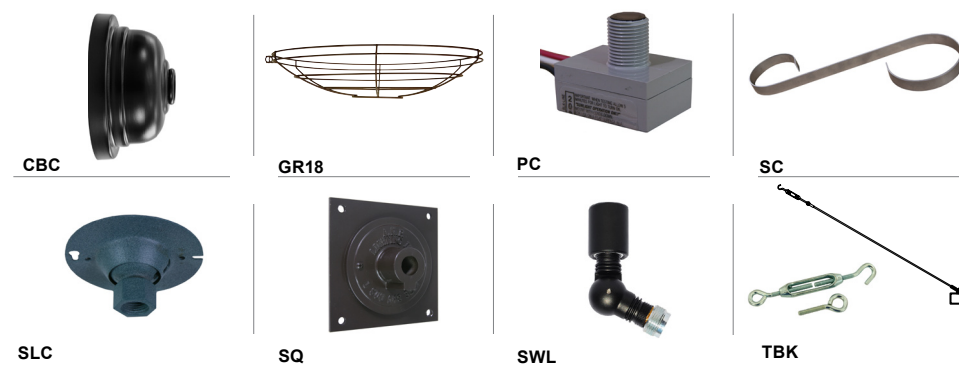

4 ACCESSORIES*	
CBC	(Cast back plate Spun Alum Cover)*
GR18	(18" Wire Grill)*
PC	(Button Photo Cell) Remote Only
SC	(Scroll for Arms)*
SLC	(Sloped Ceiling Mount Canopy, 20° Max)*
SQ	(Square Back Plate)*
SWL	(Adjustable Locking Swivel)*
TBK	(Turn Buckle Kit)*
*Accessory finish will match fixture finish.	

Project: _____

Fixture Type: _____ Quantity: _____

Customer: _____

ARM MOUNTS | Dimensions are Projection x Height | CB included with all arms

WALL MOUNTS | Dimensions are Projection x Height | **POST MOUNTS** | Dimensions are Projection x Height

ACCESSORIES

GLASS & GUARDS

UP TO 200W MAX

Glass Legend: **CL** = Clear **FR** = Frosted **PR** = Prismatic
100 = Small **200** = Large

Glass Only (9 1/4" H X 5" W)

200GLCL
200GLFR
200GLPR

Glass with Cast Guard (10 1/4" H X 5 1/2" W)