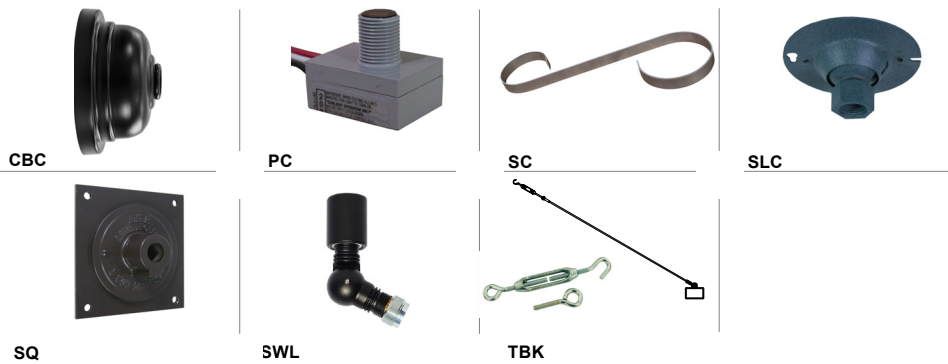

Consult Factory for additional paint charges and availability.

Project: _____
 Fixture Type: _____ Quantity: _____
 Customer: _____

ARM MOUNTS | Dimensions are Projection x Height | CB included with all arms

WALL MOUNTS | Dimensions are Projection x Height

ACCESSORIES

GLASS & GUARDS
UP TO 200W MAX

Glass Legend: **CL** = Clear **FR** = Frosted **PR** = Prismatic
100 = Small **200** = Large

Glass Only (9 1/4" H X 5" W)	
	200GLCL
	200GLFR
	200GLPR
Glass with Cast Guard (10 1/4" H X 5 1/2" W)	
	200GLCLGUPC
	200GLFRGUPC
	200GLPRGUPC
Glass with Wire Guard (10 1/4" H X 5" W)	
	200GLCLGUP
	200GLFRGUP
	200GLPRGUP
GUPC Guard Only (10 1/4" H X 5 1/2" W)	
	200GLGUPC (Cast Guard)
GUP Guard Only (10 1/4" H X 5" W)	
	200GLGUP (Wire Guard)