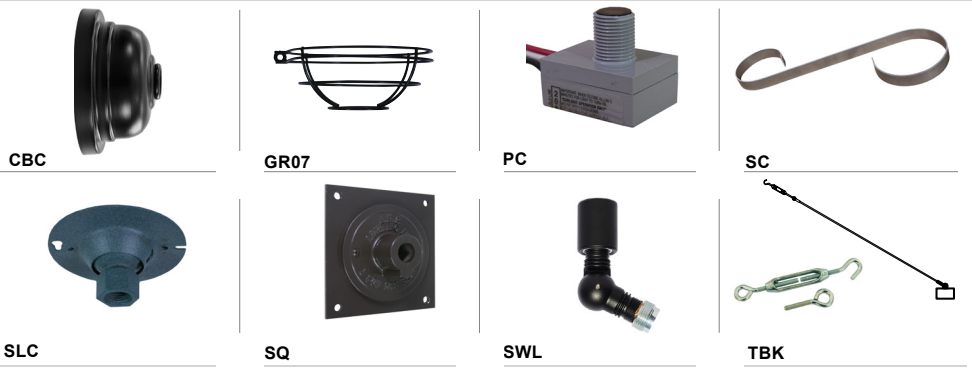

WARRANTY

See www.ANPlighting.com for complete fixture warranty

Project: _____
 Fixture Type: _____ Quantity: _____
 Customer: _____

ARM MOUNTS | Dimensions are Projection x Height | CB included with all arms

WALL MOUNTS | Dimensions are Projection x Height

ACCESSORIES

GLASS & GUARDS

UP TO 100W MAX	
Glass Legend: CL = Clear FR = Frosted PR = Prismatic 100 = Small 200 = Large	
Glass Only (6 1/2" H X 4 1/8" W)	
	100GLCL 100GLFR 100GLPR
Glass with Cast Guard (7 1/2" H X 4 1/8" W)	
	100GLCLGUPC 100GLFRGUPC 100GLPRGUPC
Glass with Wire Guard (7 1/2" H X 4 1/8" W)	
	100GLCLGUP 100GLFRGUP 100GLPRGUP
Guards Only (7 1/2" H X 4 1/8" W)	
	100GLGUPC (Cast Guard)
	100GLGUP (Wire Guard)