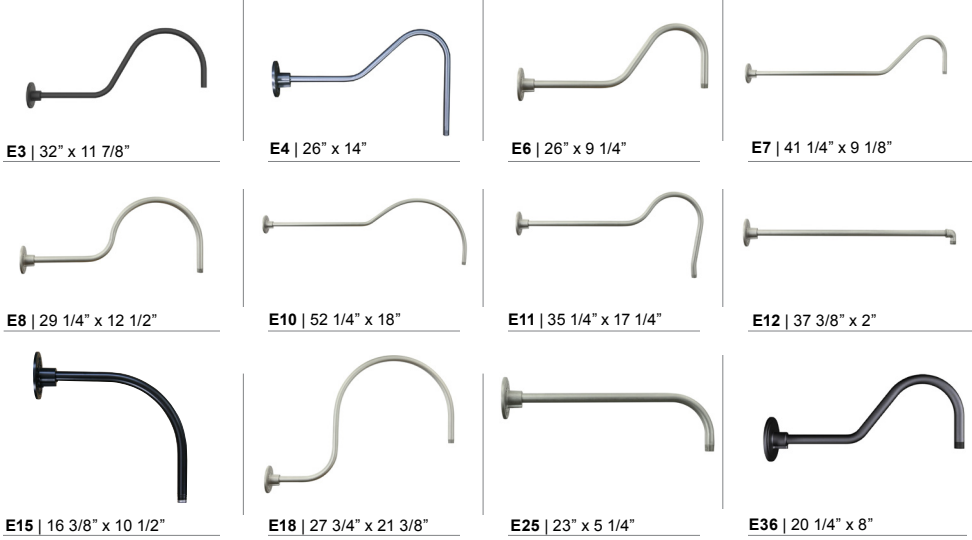

Project: _____
Fixture Type: _____ Quantity: _____
Customer: _____

ARM MOUNTS | Dimensions are Projection x Height | CB included with all arms