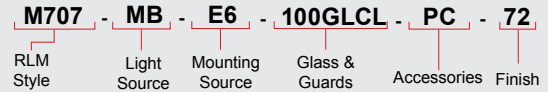

Catalog Logic

Catalog Number

M707

1 LIGHT SOURCE & WATTAGES	
GU24	(GU24 Socket)
MB	(Medium Base Socket, 100w Max)

2 MOUNTING SOURCES*	
Arm Mounts (Cast back plate included)	
E3 E4 E6 E7 E8 E10 E11 E12 E15 E18 E25 E36	
Wall Mounts	
WM55 WM318	
Stem Mounts (Includes STC Flat Canopy)	
1/2" (13/16" OD) Rigid Stems	3/4" (1" OD) Rigid Stems
2ST6 2ST12 2ST18	3ST6 3ST12 3ST18
2ST24 2ST36 2ST48	3ST24 3ST36 3ST48
2ST60 2ST72 2ST96	3ST60 3ST72 3ST96
*Arm mount, Wall mount or Stem finish will match fixture finish.	

3 GLASS & GUARD*	
Up to 100w Options	
100GLCL	(Clear Glass)
100GLFR	(Frosted Glass)
100GLPR	(Prismatic Glass)
100GLCLGUP	(Clear Glass & Small Wire Guard)
100GLFRGUP	(Frosted Glass & Small Wire Guard)
100GLPRGUP	(Prismatic Glass & Small Wire Guard)
100GLCLGUPC	(Clear Glass & Cast Guard)
100GLFRGUPC	(Frosted Glass & Cast Guard)
100GLPRGUPC	(Prismatic Glass & Cast Guard)
100GLGUP	(Small Wire Guard with No Glass)
100GLGUPC	(Cast Guard with No Glass)
*Cast and Wire Guard Finish will match fixture finish.	

4 ACCESSORIES*	
CBC	(Cast back plate Spun Alum Cover)*
GR07	(7" Wire Grill)*
PC	(Button Photo Cell) Remote Only
SC	(Scroll for Arms)*
SLC	(Sloped Ceiling Mount Canopy, 20° Max)*
SQ	(Square Back Plate)*
SWL	(Adjustable Locking Swivel)*
TBK	(Turn Buckle Kit)*
*Accessory finish will match fixture finish.	

5 FINISHES					
*Marine Grade Finish has an additional charge					
Standard Colors	Standard Grade	Marine Grade*	Premium Colors	Premium Grade	Marine Grade*
Aspen Green	10	10M	High Gloss Black	01	01M
Cantaloupe	11	11M	Arctic Silver	14	14M
Lilac	12	12M	Candy Apple Red	64	64M
Putty	13	13M	Cobalt Blue	65	65M
Raw Unfinished	40	NA	Caramel	66	66M
Black	41	41M	Butterscotch	67	67M
Forest Green	42	42M	Black Silver	68	68M
Bright Red	43	43M	Gunmetal Gray	69	69M
White	44	44M	Mayan Gold	79	NA
Bright Blue	45	45M	Textured Desert Stone	80	80M
Sunny Yellow	46	46M	Extreme Chrome	81	81M
Aqua Green	47	47M	Graystone	82	82M
Galvanized	49	NA	Oil Rubbed Bronze	83	83M
Navy	50	50M	Carbon Graphite	96	96M
Architectural Bronze	51	51M			
Patina Verde	52	52M			
Copper Clay	53	53M			
Silver	56	56M			
Black Verde	61	61M			
Painted Chrome	70	70M			
Painted Copper	71	71M			
Textured Black	72	72M			
Matte Black	73	73M			
Textured Architectural	76	76M			
Textured White	77	77M			
Textured Silver	78	78M			
Consult Factory for additional paint charges and availability.					

WARRANTY

See www.ANPlighting.com for complete fixture warranty