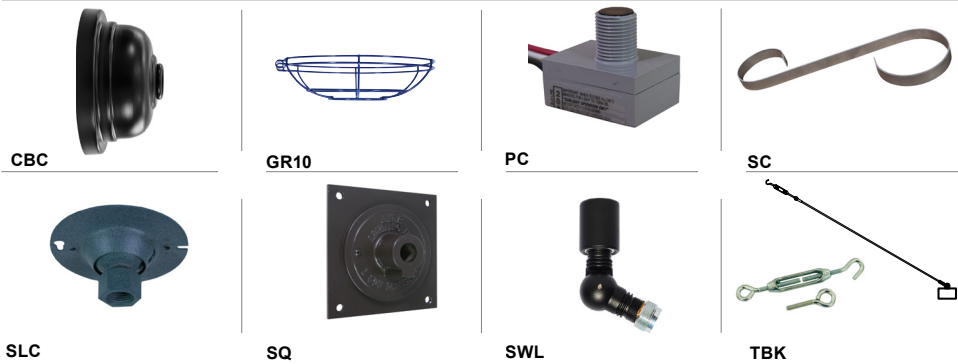

4 ACCESSORIES*	
CBC	(Cast back plate Spun Alum Cover)*
GR10	(10" Wire Grill)*
PC	(Button Photo Cell) Remote Only
SC	(Scroll for Arms)*
SLC	(Sloped Ceiling Mount Canopy, 20° Max)*
SQ	(Square Back Plate)*
SWL	(Adjustable Locking Swivel)*
TBK	(Turn Buckle Kit)*
*Accessory finish will match fixture finish.	

WARRANTY
 See www.ANPlighting.com for complete fixture warranty

Project: _____

Fixture Type: _____ Quantity: _____

Customer: _____

ARM MOUNTS | Dimensions are Projection x Height | CB included with all arms

WALL MOUNTS | Dimensions are Projection x Height

ACCESSORIES

GLASS & GUARDS

UP TO 100W MAX

Glass Legend: **CL** = Clear **FR** = Frosted **PR** = Prismatic
100 = Small **200** = Large

Glass Only (6 1/2" H X 4 1/8" W)