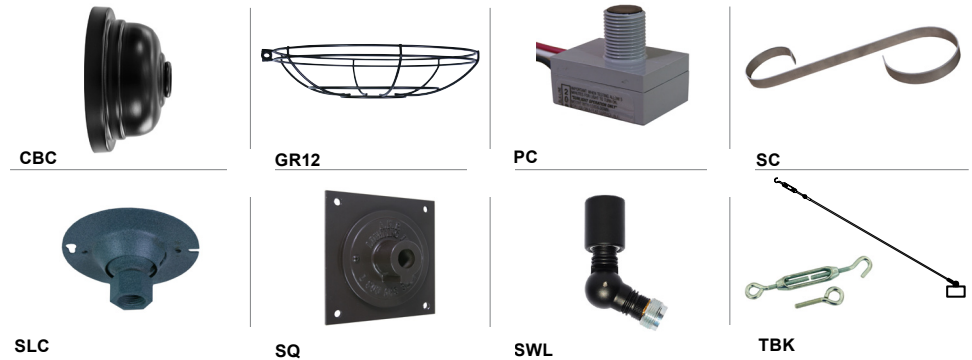

Project: _____
 Fixture Type: _____ Quantity: _____
 Customer: _____

ARM MOUNTS | Dimensions are Projection x Height | CB included with all arms

WALL MOUNTS | Dimensions are Projection x Height | **POST MOUNTS** | Dimensions are Projection x Height

ACCESSORIES

GLASS & GUARDS

UP TO 100W MAX

Glass Legend: **CL** = Clear **FR** = Frosted **PR** = Prismatic
100 = Small **200** = Large

Glass Only (6 1/2" H X 4 1/8" W)	
	100GLCL 100GLFR 100GLPR
Glass with Cast Guard (7 1/2" H X 4 1/8" W)	
	100GLCLGUPC 100GLFRGUPC 100GLPRGUPC
Glass with Wire Guard (7 1/2" H X 4 1/8" W)	
	100GLCLGUP 100GLFRGUP 100GLPRGUP
Guards Only (7 1/2" H X 4 1/8" W)	
	100GLGUPC (Cast Guard)
	100GLGUP (Wire Guard)
	100GLBG (6" White Ball Glass)