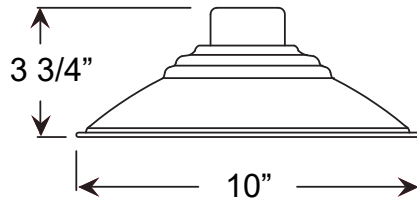

Project: _____
 Fixture Type: _____ Quantity: _____
 Customer: _____

MC10
100w Max
Medium Base

Weight: 1.0 lb

Specifications

Material:
 RLM shades are constructed of heavy duty spun aluminum. Wall back plate and ballast housing are cast aluminum. All fasteners are stainless steel. Inside of shade is reflective white finish for all colors except galvanized paint finish. Screw hardware may not match paint.