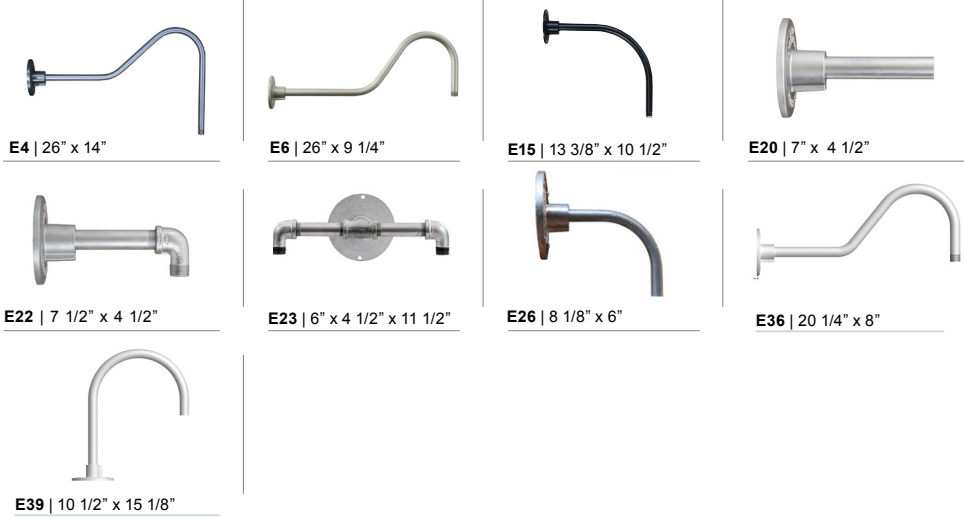

Project: _____

Fixture Type: _____ Quantity: _____

Customer: _____

ARM MOUNTS | Dimensions are Projection x Height | CB included with all arms