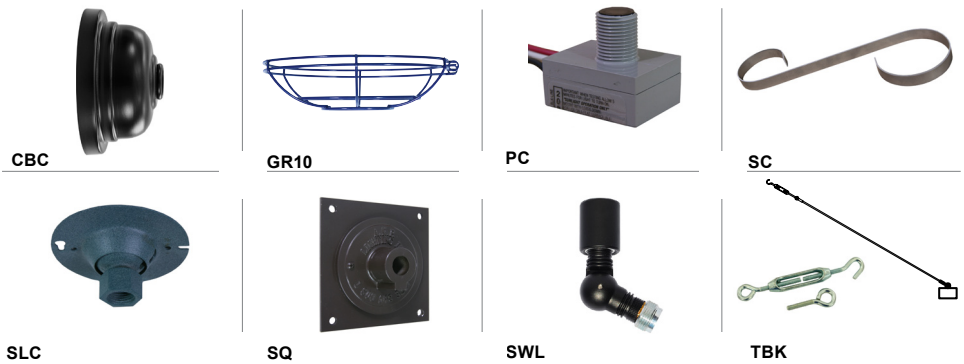

Consult Factory for additional paint charges and availability.

Project: _____

Fixture Type: _____ Quantity: _____

Customer: _____

ARM MOUNTS | Dimensions are Projection x Height | CB included with all arms

WALL MOUNTS | Dimensions are Projection x Height

ACCESSORIES

GLASS & GUARDS

UP TO 100W MAX

Glass Legend: **CL** = Clear **FR** = Frosted **PR** = Prismatic
100 = Small **200** = Large

Glass Only (6 1/2" H X 4 1/8" W)