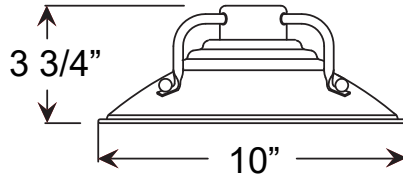

Project: _____

Fixture Type: _____ Quantity: _____

Customer: _____

Weight: 1.0 lb

MCF10
100w Max
Medium Base

Specifications

Material:
RLM shades are constructed of heavy duty spun aluminum. Wall back plate and ballast housing are cast aluminum. All fasteners are stainless steel. Inside of shade is reflective white finish for all colors except galvanized paint finish. Screw hardware may not match paint.