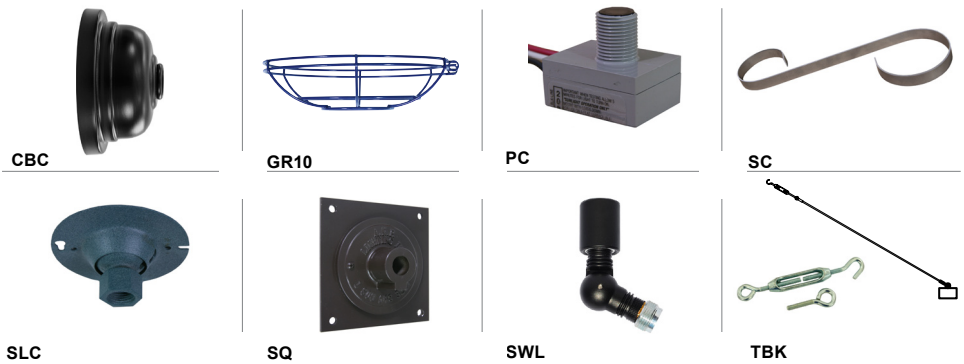

4 ACCESSORIES*	
CBC (Cast back plate Spun Alum Cover)*	
GR10 (10" Wire Grill)*	
PC (Button Photo Cell) Remote Only	
SC (Scroll for Arms)*	
SLC (Sloped Ceiling Mount Canopy, 20° Max)*	
SQ (Square Back Plate)*	
SWL (Adjustable Locking Swivel)*	
TBK (Turn Buckle Kit)*	
*Accessory finish will match fixture finish.	

WARRANTY

See www.ANPlighting.com for complete fixture warranty

Project: _____

Fixture Type: _____ Quantity: _____

Customer: _____

ARM MOUNTS | Dimensions are Projection x Height | CB included with all arms

WALL MOUNTS | Dimensions are Projection x Height

ACCESSORIES

GLASS & GUARDS

UP TO 100W MAX

Glass Legend: **CL** = Clear **FR** = Frosted **PR** = Prismatic
100 = Small **200** = Large

Glass Only (6 1/2" H X 4 1/8" W)