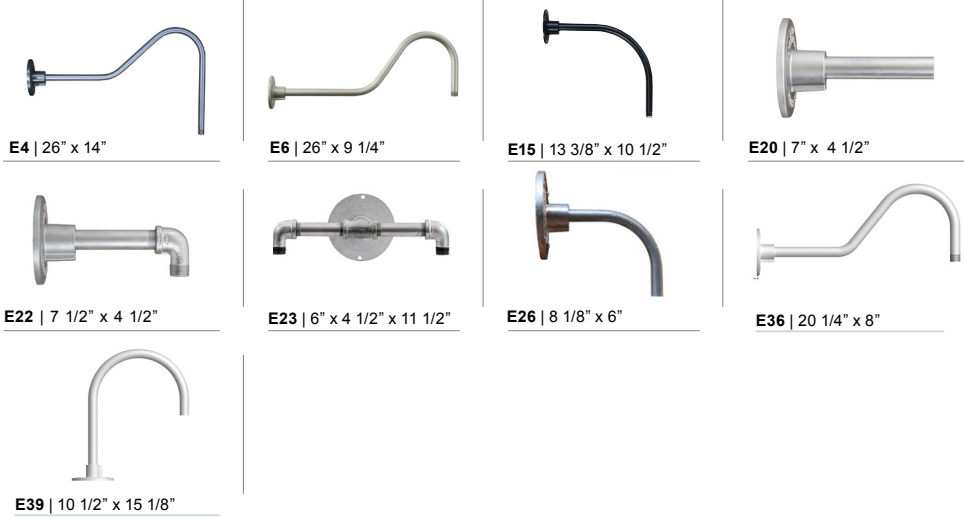

WARRANTY

See www.ANPlighting.com for complete fixture warranty

Project: _____

Fixture Type: _____ Quantity: _____

Customer: _____

ARM MOUNTS | Dimensions are Projection x Height | CB included with all arms

WALL MOUNTS | Dimensions are Projection x Height

ACCESSORIES

GLASS & GUARDS

UP TO 100W MAX

Glass Legend: **CL** = Clear **FR** = Frosted **PR** = Prismatic
100 = Small **200** = Large

Glass Only (6 1/2" H X 4 1/8" W)