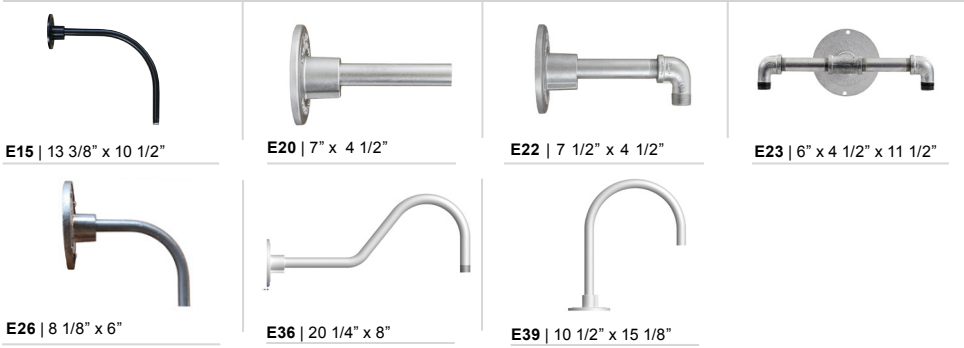

Project: _____
Fixture Type: _____ Quantity: _____
Customer: _____

ARM MOUNTS | Dimensions are Projection x Height | CB included with all arms