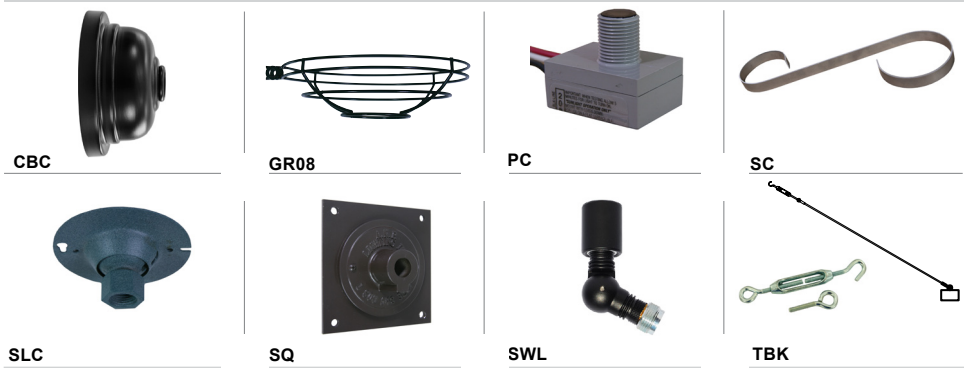

Project: _____
 Fixture Type: _____ Quantity: _____
 Customer: _____

ARM MOUNTS | Dimensions are Projection x Height | CB included with all arms

WALL MOUNTS | Dimensions are Projection x Height

ACCESSORIES

**GLASS & GUARDS
 UP TO 100W MAX**

Glass Legend: **CL** = Clear **FR** = Frosted **PR** = Prismatic
100 = Small **200** = Large

Glass Only (6 1/2" H X 4 1/8" W)	
	100GLCL 100GLFR 100GLPR
Glass with Cast Guard (7 1/2" H X 4 1/8" W)	
	100GLCLGUPC 100GLFRGUPC 100GLPRGUPC
Glass with Wire Guard (7 1/2" H X 4 1/8" W)	
	100GLCLGUP 100GLFRGUP 100GLPRGUP
Guards Only (7 1/2" H X 4 1/8" W)	
	100GLGUPC (Cast Guard)
	100GLGUP (Wire Guard)