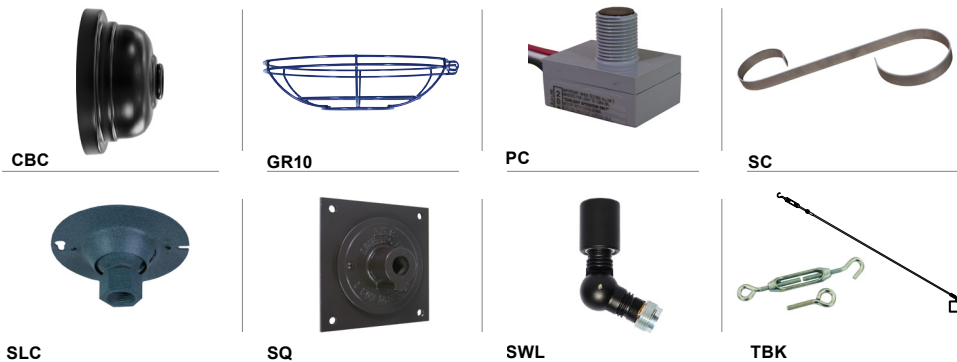

4 ACCESSORIES*	
<b>CBC</b> (Cast back plate Spun Alum Cover)*	
<b>GR10</b> (10" Wire Grill)*	
<b>PC</b> (Button Photo Cell) Remote Only	
<b>SC</b> (Scroll for Arms)*	
<b>SLC</b> (Sloped Ceiling Mount Canopy, 20" Max)*	
<b>SQ</b> (Square Back Plate)*	
<b>SWL</b> (Adjustable Locking Swivel)*	
<b>TBK</b> (Turn Buckle Kit)*	
*Accessory finish will match fixture finish.	

**WARRANTY**  
 See www.ANPlighting.com for complete fixture warranty

Project: \_\_\_\_\_  
 Fixture Type: \_\_\_\_\_ Quantity: \_\_\_\_\_  
 Customer: \_\_\_\_\_

**ARM MOUNTS** | Dimensions are Projection x Height | CB included with all arms

**WALL MOUNTS** | Dimensions are Projection x Height

**ACCESSORIES**

**GLASS & GUARDS**

**UP TO 100W MAX**

Glass Legend: **CL** = Clear **FR** = Frosted **PR** = Prismatic  
**100** = Small **200** = Large