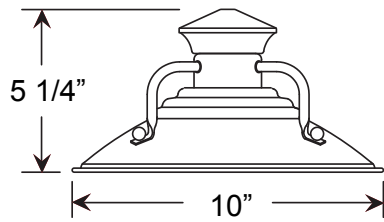

Project: \_\_\_\_\_  
 Fixture Type: \_\_\_\_\_ Quantity: \_\_\_\_\_  
 Customer: \_\_\_\_\_

Weight: 1.0 lb

**MCFT10**  
**100w Max**  
**Medium Base**

**Specifications**

**Material:**  
 RLM shades are constructed of heavy duty spun aluminum. Wall back plate and ballast housing are cast aluminum. All fasteners are stainless steel. Inside of shade is reflective white finish for all colors except galvanized paint finish. Screw hardware may not match paint.

**Glass:**  
 Choice of clear, frosted or prismatic glass.

**Electrical:**  
 Medium Base Socket, 100w Maximum or GU24 Socket.  
 Approximately 12" of pull wire extends from fixture. Additional pull wire provided for post mount arms and wall mounts.

**Glass Only (6 1/2" H X 4 1/8" W)**

**Glass with Cast Guard (7 1/2" H X 4 1/8" W)**

**Glass with Wire Guard (7 1/2" H X 4 1/8" W)**

**Guards Only (7 1/2" H X 4 1/8" W)**

Project: \_\_\_\_\_  
 Fixture Type: \_\_\_\_\_ Quantity: \_\_\_\_\_  
 Customer: \_\_\_\_\_