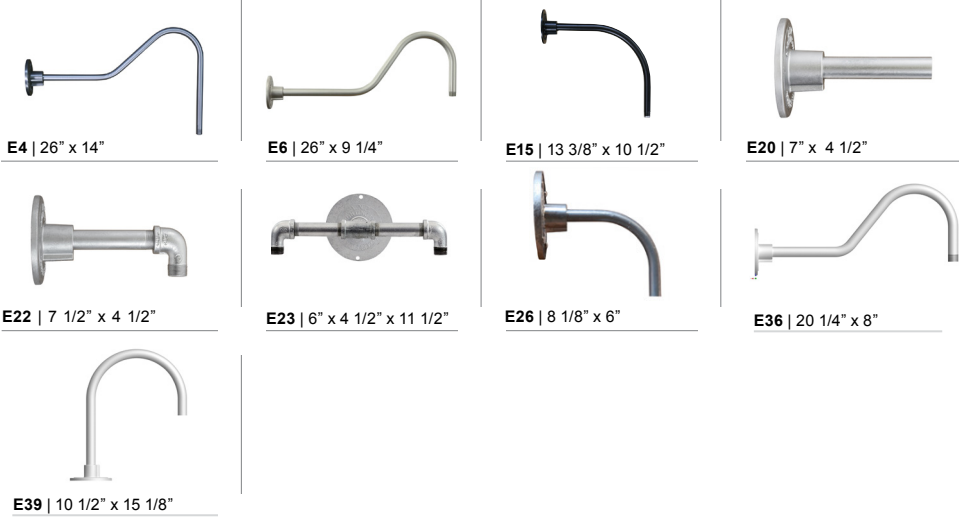

Project: _____
Fixture Type: _____ Quantity: _____
Customer: _____

ARM MOUNTS | Dimensions are Projection x Height | CB included with all arms