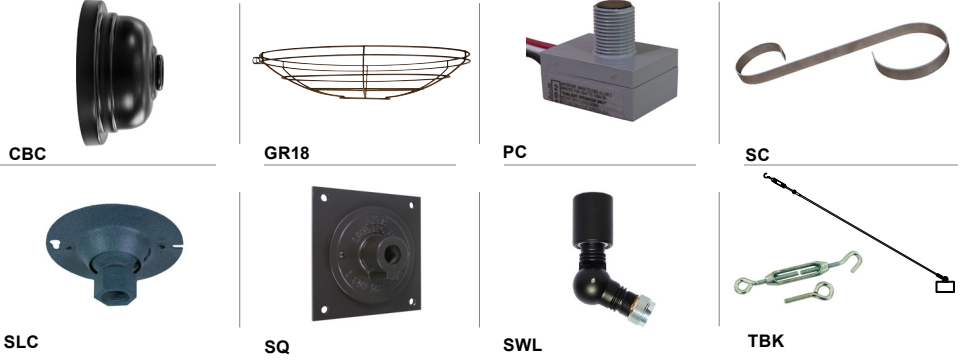

4	ACCESSORIES*
CBC	(Cast back plate Spun Alum Cover)*
GR18	(18" Wire Grill)*
PC	(Button Photo Cell) Remote Only
SC	(Scroll for Arms)*
SLC	(Sloped Ceiling Mount Canopy, 20° Max)*
SQ	(Square Back Plate)*
SWL	(Adjustable Locking Swivel)*
TBK	(Turn Buckle Kit)*
*Accessory finish will match fixture finish.	

Project: _____
 Fixture Type: _____ Quantity: _____
 Customer: _____

ARM MOUNTS | Dimensions are Projection x Height | CB included with all arms

WALL MOUNTS | Dimensions are Projection x Height | **POST MOUNTS** | Dimensions are Projection x Height

ACCESSORIES

GLASS & GUARDS
UP TO 200W MAX

Glass Legend: CL = Clear FR = Frosted PR = Prismatic
 100 = Small 200 = Large

Glass Only (9 1/4" H X 5" W)	
	200GLCL 200GLFR 200GLPR
Glass with Cast Guard (10 1/4" H X 5 1/2" W)	
	200GLCLGUPC 200GLFRGUPC 200GLPRGUPC
Glass with Wire Guard (10 1/4" H X 5" W)	
	200GLCLGUP 200GLFRGUP 200GLPRGUP
GUPC Guard Only (10 1/4" H X 5 1/2" W)	
	200GLGUPC (Cast Guard)
GUP Guard Only (10 1/4" H X 5" W)	
	200GLGUP (Wire Guard)
	AC (Acorn Glass -- Clear Stipple Only)
	100GLBG (6" White Ball Glass)