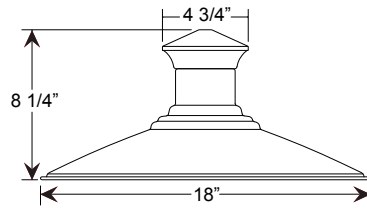

Project: _____

Fixture Type: _____ Quantity: _____

Customer: _____

Weight: 2.0 lbs

Specifications

Material:
RLM shades are constructed of heavy duty spun aluminum. Wall back plate and ballast housing are cast aluminum. All fasteners are stainless steel. Inside of shade is reflective white finish for all colors except galvanized paint finish. Screw hardware may not match paint.