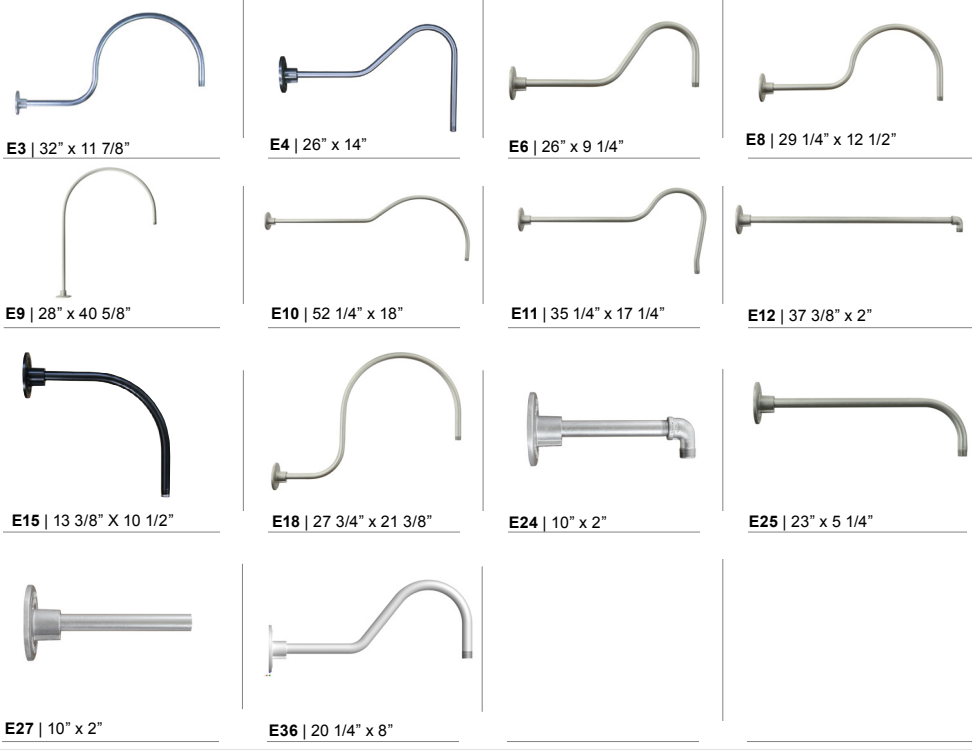

Project: _____
Fixture Type: _____ Quantity: _____
Customer: _____

ARM MOUNTS | Dimensions are Projection x Height | CB included with all arms