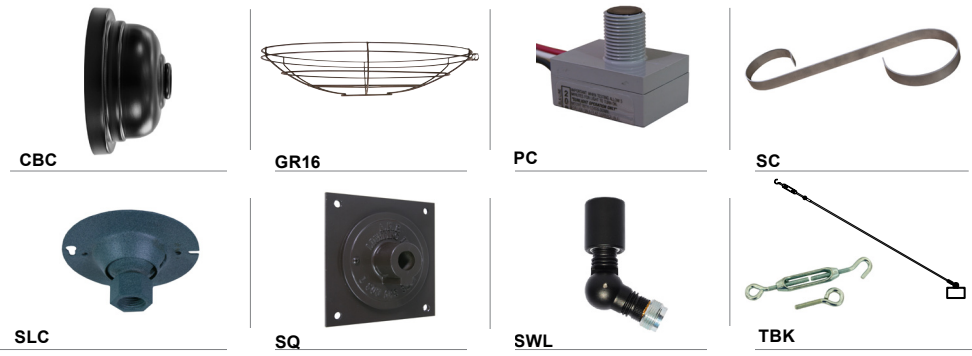

**ARM MOUNTS** | Dimensions are Projection x Height | CB included with all arms

**GLASS**  
 UP TO 100W MAX

Glass Legend: **CL** = Clear **FR** = Frosted **PR** = Prismatic

Glass Only (6 1/2" H X 3 1/8" W)

	<b>CL</b>
	<b>FR</b>
	<b>PR</b>

**WALL MOUNTS** | Dimensions are Projection x Height | **POST MOUNTS** | Dimensions are Projection x Height

**ACCESSORIES**

Project: \_\_\_\_\_  
 Fixture Type: \_\_\_\_\_ Quantity: \_\_\_\_\_  
 Customer: \_\_\_\_\_