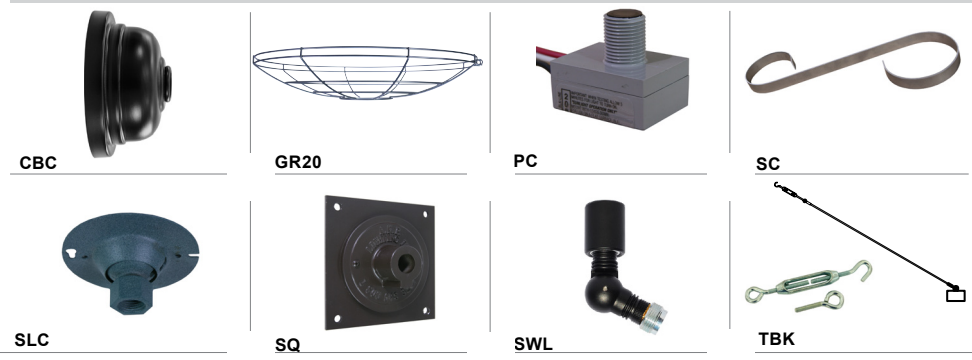

ACCESSORIES