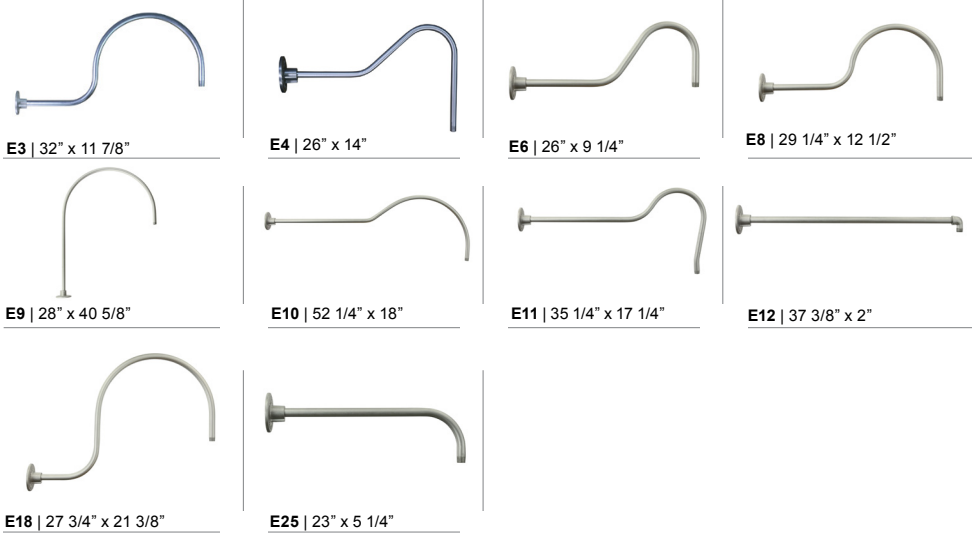

Project: _____
Fixture Type: _____ Quantity: _____
Customer: _____

ARM MOUNTS | Dimensions are Projection x Height | CB included with all arms