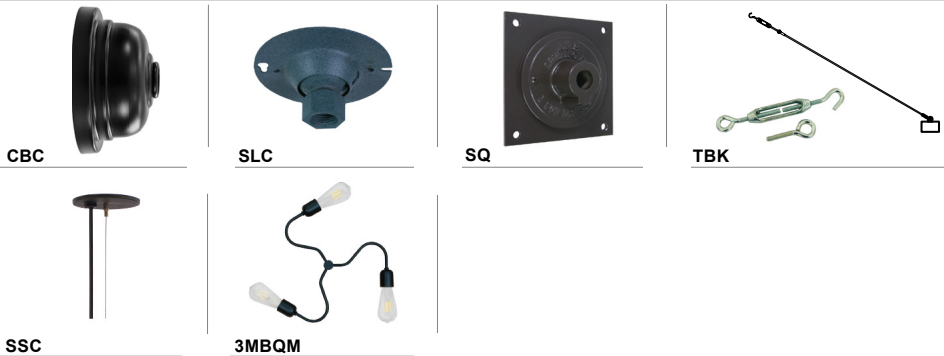

Project: \_\_\_\_\_  
 Fixture Type: \_\_\_\_\_ Quantity: \_\_\_\_\_  
 Customer: \_\_\_\_\_

**ARM MOUNTS** | Dimensions are Projection x Height | CB included with all arms

**WALL MOUNTS** | Dimensions are Projection x Height

**ACCESSORIES**

**GLASS & GUARDS**  
UP TO 100W MAX

Glass Legend: CL = Clear FR = Frosted PR = Prismatic  
 100 = Small 200 = Large

Glass Only (6 1/2" H X 4 1/8" W)	
	100GLCL 100GLFR 100GLPR
Glass with Cast Guard (7 1/2" H X 4 1/8" W)	
	100GLCLGUPC 100GLFRGUPC 100GLPRGUPC
Glass with Wire Guard (7 1/2" H X 4 1/8" W)	
	100GLCLGUP 100GLFRGUP 100GLPRGUP
Guards Only (7 1/2" H X 4 1/8" W)	
	100GLGUPC (Cast Guard)
	100GLGUP (Wire Guard)