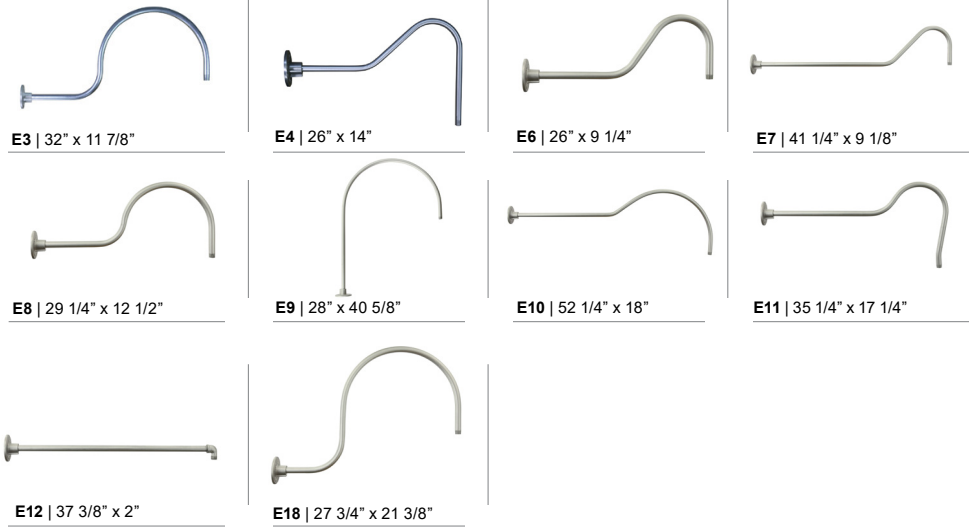

Project: _____
Fixture Type: _____ Quantity: _____
Customer: _____

ARM MOUNTS | Dimensions are Projection x Height | CB included with all arms