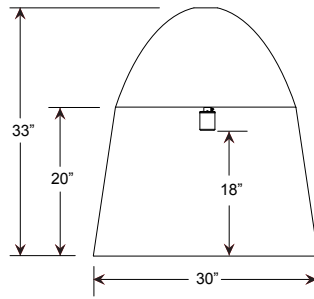

Project: _____

Fixture Type: _____ Quantity: _____

Customer: _____

Specifications

Material:
Dome top is constructed of heavy duty spun aluminum.
Shade is of a hard back fabric.
Driver housing is constructed of heavy duty spun aluminum.
All fasteners are stainless steel. Screw hardware may not match paint.

Electrical:
Medium Base Socket, 200w Maximum or GU24 Socket.
Approximately 12" of pull wire extends from fixture. Additional pull wire provided for post mount arms and wall mounts.

Certifications:
UL Listed for dry locations.

Finish:
A polyester powder coat high quality finish is electro-statically applied and baked at 430° for exceptional durability and color retention. Products undergo an intensive five-step cleansing and pretreatment process for maximum paint adhesion.

Marine grade finish provides superior salt, humidity and UV protection. This coating withstands up to 3000 hours of continuous salt spray, comes with a 5-year warranty and is available in either a textured or gloss surface.

Modifications:
Consult factory for custom or modified designs.

Weight: 16.5 lbs

**OSGGF30
200w Max
Medium Base**

Catalog Logic

OSGGF30 **GY** - **MB** - **BLC** - **72**
RLM Style Fabric Lamp Base Mounting Source Finish

Catalog Number	1	2	3	4
	OSGGF30			

1	FABRIC SHADE
BG	(Beige Hard Back Fabric)
BK	(Black Hard Back Fabric)
GY	(Gray Hard Back Fabric)
CUST	(Custom Hard Back Fabric)

2	LAMP BASE
MB	(Medium Base, 200w Max)
GU24	(GU24 Base)

3	MOUNTING SOURCES (Continued)*
Stem Mounts*	
1/4" (1/2" OD Stems with 45° Swivel Flat Canopy)	
1STS6	1STS12 1STS18 1STS24 1STS36
1STS48	1STS60 1STS72 1STS96
1/4" (1/2" OD Rigid Stems with Flat Canopy)	
1STR6	1STR12 1STR18 1STR24 1STR36
1STR48	1STR60 1STR72 1STR96
* Stem finish will match fixture finish.	

3	MOUNTING SOURCES*
Cable Mounts** (Includes 1" x 5 3/8" canopy)	
SSC-BLC	(Stainless steel cable with 6' Black SJT Cord)
SSC-WHC	(Stainless steel cable with 6' White SJT Cord)
SSC-XXXX	(Stainless steel cable with 6' Color cord. Replace XXXX with color cord designation below)
**Cord/Cable Canopy finish will match fixture finish.	
SJT Cord	
BLC (6' Black SJT Cord)	WHC (6' White SJT Cord)
Solid Fabric Colored Cords	
BLSF (6' Black)	ORSF (6' Orange)
GYSF (6' Gray)	LGSF (6' Lime Green)
CHSF (6' Chocolate Brown)	KGSF (6' Kelly Green)
WHSF (6' White)	CBSF (6' Cobalt Blue)
CASF (6' Cardinal)	SBSF (6' Sky Blue)
Patterned Fabric Colored Cords	
BWHPF (6' Black/White Houndstooth)	BIHPF (6' Brown/Ivory Houndstooth)
GYCPF (6' Gray/Citrus Yellow)	MOSPF (6' Magenta/Orange Stripe)
NMTPF (6' Navy Mini Tweed)	
Glossy Fabric Colored Cords	
GMGF (6' Gun Metal)	SSGF (6' Sterling Silver)
CPGF (6' Copper Penny)	BRGF (6' Bronze)

4	FINISHES			
	Standard Colors	Standard Grade	Premium Colors	Premium Grade
	Aspen Green	10	High Gloss Black	01
	Cantaloupe	11	Arctic Silver	14
	Lilac	12	Candy Apple Red	64
	Putty	13	Cobalt Blue	65
	Raw Unfinished	40	Caramel	66
	Black	41	Butterscotch	67
	Forest Green	42	Black Silver	68
	Bright Red	43	Gunmetal Gray	69
	White	44	Mayan Gold	79
	Bright Blue	45	Textured Desert Stone	80
	Sunny Yellow	46	Extreme Chrome	81
	Aqua Green	47	Graystone	82
	Galvanized	49	Oil Rubbed Bronze	83
	Navy	50	Carbon Graphite	96
	Architectural Bronze	51		
	Patina Verde	52		
	Copper Clay	53		
	Silver	56		
	Black Verde	61		
	Painted Chrome	70		
	Painted Copper	71		
	Textured Black	72		
	Matte Black	73		
	Textured Architectural Bronze	76		
	Textured White	77		
	Textured Silver	78		
Consult Factory for additional paint charges and availability.				

WARRANTY
See www.ANPlighting.com for complete fixture warranty