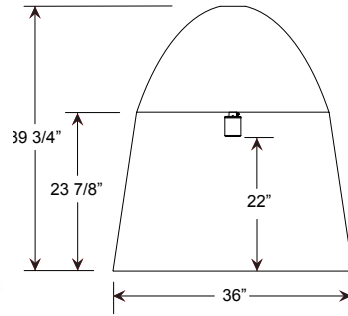

Project: _____

Fixture Type: _____ Quantity: _____

Customer: _____

Specifications

Material:
Dome top is constructed of heavy duty spun aluminum.
Shade is of a hard back fabric.
Driver housing is constructed of heavy duty spun aluminum.
All fasteners are stainless steel. Screw hardware may not match paint.

Electrical:
Medium Base Socket, 200w Maximum or GU24 Socket.
Approximately 12" of pull wire extends from fixture. Additional pull wire provided for post mount arms and wall mounts.

Certifications:
UL Listed for dry locations.

Finish:
A polyester powder coat high quality finish is electro-statically applied and baked at 430° for exceptional durability and color retention. Products undergo an intensive five-step cleansing and pretreatment process for maximum paint adhesion.

Marine grade finish provides superior salt, humidity and UV protection. This coating withstands up to 3000 hours of continuous salt spray, comes with a 5-year warranty and is available in either a textured or gloss surface.

Modifications:
Consult factory for custom or modified designs.

Catalog Logic

OSGGF36 - **GY** - **MB** - **BLC** - **72**
RLM Style   Fabric   Lamp Base   Mounting Source   Finish

**OSGGF36
200w Max
Medium Base**

Weight: 22.0 lbs

Catalog Number

1   2   3   4

OSGGF36

1 FABRIC SHADE	
BG	(Beige Hard Back Fabric)
BK	(Black Hard Back Fabric)
GY	(Gray Hard Back Fabric)
CUST	(Custom Hard Back Fabric)

2 LAMP BASE	
MB	(Medium Base, 200w Max)
GU24	(GU24 Base)

3 MOUNTING SOURCES*	
Cable Mounts** (Includes 1" x 5 3/8" canopy)	
SSC-BLC	(Stainless steel cable with 6' Black SJT Cord)
SSC-WHC	(Stainless steel cable with 6' White SJT Cord)
SSC-XXXX	(Stainless steel cable with 6' Color cord. Replace XXXX with color cord designation below)
**Cord/Cable Canopy finish will match fixture finish.	
SJT Cord	
BLC (6' Black SJT Cord)	WHC (6' White SJT Cord)
Solid Fabric Colored Cords	
BLSF (6' Black)	ORSF (6' Orange)
GYSF (6' Gray)	LGSF (6' Lime Green)
CHSF (6' Chocolate Brown)	KGSF (6' Kelly Green)
WHSF (6' White)	CBSF (6' Cobalt Blue)
CASF (6' Cardinal)	SBSF (6' Sky Blue)
Patterned Fabric Colored Cords	
BWHPF (6' Black/White Houndstooth)	BIHPF (6' Brown/Ivory Houndstooth)
GYCPF (6' Gray/Citrus Yellow)	MOSPF (6' Magenta/Orange Stripe)
NMTPF (6' Navy Mini Tweed)	
Glossy Fabric Colored Cords	
GMGF (6' Gun Metal)	SSGF (6' Sterling Silver)
CPGF (6' Copper Penny)	BRGF (6' Bronze)

3 MOUNTING SOURCES (Continued)*	
Stem Mounts*	
1/4" (1/2" OD Stems with 45° Swivel Flat Canopy)	
1STS6	1STS12 1STS18 1STS24 1STS36
1STS48	1STS60 1STS72 1STS96
1/4" (1/2" OD Rigid Stems with Flat Canopy)	
1STR6	1STR12 1STR18 1STR24 1STR36
1STR48	1STR60 1STR72 1STR96
* Stem finish will match fixture finish.