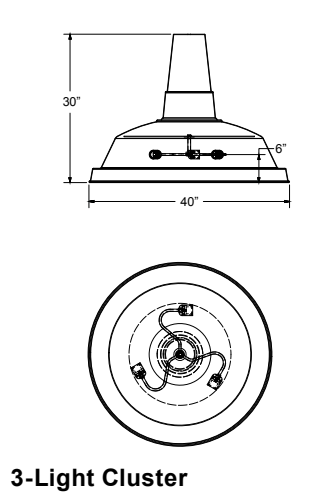

Project: _____
 Fixture Type: _____ Quantity: _____
 Customer: _____

Specifications

Material:
 RLM shades are constructed of heavy duty spun aluminum. Wall back plate and ballast housing are cast aluminum. All fasteners are stainless steel. Inside of shade is reflective white finish for all colors except galvanized paint finish. Screw hardware may not match paint.

Glass:
 Choice of clear, frosted or prismatic glass is optional. (Not available with 3-light)

Lens:
 Flat, 92% transmission white acrylic lens, 0.059" thick is optional. (Not available with 3-light)

Electrical:
 Medium Base Socket, 200w Maximum or GU24 Socket.
 Approximately 12" of pull wire extends from fixture. Additional pull wire provided for post mount arms and wall mounts.