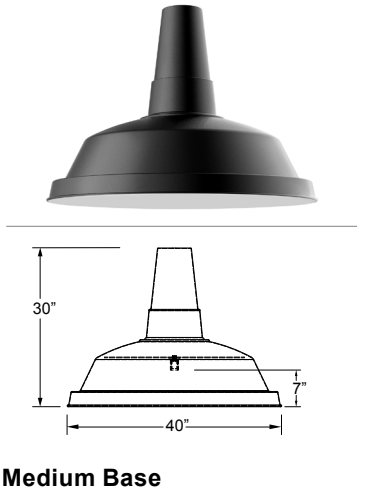

Project: _____
 Fixture Type: _____ Quantity: _____
 Customer: _____

Specifications

Material:
 RLM shades are constructed of heavy duty spun aluminum. Wall back plate and ballast housing are cast aluminum. All fasteners are stainless steel. Inside of shade is reflective white finish for all colors except galvanized paint finish. Screw hardware may not match paint.

Glass:
 Choice of clear, frosted or prismatic glass is optional. (Not available with 3-light)

Lens:
 Flat, 92% transmission white acrylic lens, 0.059" thick is optional. (Not available with 3-light)

Electrical:
 Medium Base Socket, 200w Maximum or GU24 Socket.
 Approximately 12" of pull wire extends from fixture. Additional pull wire provided for post mount arms and wall mounts.