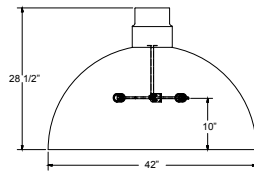

Project: _____

Fixture Type: _____ Quantity: _____

Customer: _____

Specifications

Material:
RLM shades are constructed of heavy duty spun aluminum. Wall back plate and ballast housing are cast aluminum. All fasteners are stainless steel. Inside of shade is reflective white finish for all colors except galvanized paint finish. Screw hardware may not match paint.

Glass:
Choice of clear, frosted or prismatic glass is optional. (Not available with 3-light)

Lens:
Flat, 92% transmission white acrylic lens, 0.059" thick is optional. (Not available with 3-light)

Electrical:
Medium Base Socket, 200w Maximum or GU24 Socket.
Approximately 12" of pull wire extends from fixture. Additional pull wire provided for post mount arms and wall mounts.

Certifications:
Cord mounts are UL Listed for dry locations. Arm mount, stem mount and wall mount are UL Listed for wet locations.

Finish:
A polyester powder coat high quality finish is electro-statically applied and baked at 430° for exceptional durability and color retention. Products undergo an intensive five-step cleansing and pretreatment process for maximum paint adhesion.

Marine grade finish provides superior salt, humidity and UV protection. This coating withstands up to 3000 hours of continuous salt spray, comes with a 5-year warranty and is available in either a textured or gloss surface.

Modifications:
Consult factory for custom or modified designs.

Medium Base

3-Light Cluster

**OSND42
200w Max
Medium Base**

Weight: 25.5 lbs

Catalog Logic

OSND42 - MB - E6 - CBC - 100GLCL - 72 - 72 - 72

RLM Style   Lamp Base   Mounting Source   Accessories   Glass   Finish   Inside Shade Finish   3-light Cluster Finish

Catalog Number	1	2	3	4	5	6	7
OSND42							

1 LAMP BASE	
MB	(Medium Base, 200w Max)
GU24	(GU24 Base)
3MBQM	(3-light medium base curved arm cluster, medium)

2 MOUNTING SOURCES*	
Arm Mounts (Cast back plate included)	
E3 E4 E6 E7 E8 E9 E10 E11 E12 E18	
Cable Mounts** (Includes 1" x 5 3/8" canopy)	
SSC-BLC	(Stainless steel cable with 6' Black SJT Cord)
SSC-WHC	(Stainless steel cable with 6' White SJT Cord)
SSC-XXXX	(Stainless steel cable with 6' Color cord. Replace XXXX with color cord designation below)
**Cord/Cable Canopy finish will match fixture finish.	
SJT Cord	
BLC (6' Black SJT Cord)	WHC (6' White SJT Cord)
Solid Fabric Colored Cords	
BLSF (6' Black)	ORSF (6' Orange)
GYSF (6' Gray)	LGSF (6' Lime Green)
CHSF (6' Chocolate Brown)	KGSF (6' Kelly Green)
WHSF (6' White)	CBSF (6' Cobalt Blue)
CASF (6' Cardinal)	SBSF (6' Sky Blue)
Patterned Fabric Colored Cords	
BWHPF (6' Black/White Houndstooth)	BIHPF (6' Brown/Ivory Houndstooth)
GYCPF (6' Gray/Citrus Yellow)	MOSPF (6' Magenta/Orange Stripe)
NMTPF (6' Navy Mini Tweed)	
Glossy Fabric Colored Cords	
GMGF (6' Gun Metal)	SSGF (6' Sterling Silver)
CPGF (6' Copper Penny)	BRGF (6' Bronze)
GOGF (6' Gold)	
Stem Mounts (Includes STC Flat Canopy)	
1/2" (13/16" OD) Rigid	3/4" (1" OD) Rigid Stems
2ST6 2ST12 2ST18	3ST6 3ST12 3ST18
2ST24 2ST36 2ST48	3ST24 3ST36 3ST48
2ST60 2ST72 2ST96	3ST60 3ST72 3ST96
*Arm mount, Wall mount or Stem finish will match fixture finish.	

3 ACCESSORIES*	
CBC	(Cast back plate Spun Alum Cover)*
SLC	(Sloped Ceiling Mount Canopy, 20° Max)*
SQ	(Square Back Plate)*
TBK	(Turn Buckle Kit)*
WH	(White Flat Acrylic Lens) (Not available with 3-light)
*Accessory finish will match fixture finish.	

4 GLASS & GUARD* (Not available with 3-light)	
Up to 100w Only	
100GLCL	(Clear Glass)
100GLFR	(Frosted Glass)
100GLPR	(Prismatic Glass)
100GLCLGUP	(Clear Glass & Small Wire Guard)
100GLFRGUP	(Frosted Glass & Small Wire Guard)
100GLPRGUP	(Prismatic Glass & Small Wire Guard)
100GLCLGUPC	(Clear Glass & Cast Guard)
100GLFRGUPC	(Frosted Glass & Cast Guard)
100GLPRGUPC	(Prismatic Glass & Cast Guard)
100GLGUP	(Small Wire Guard with No Glass)
100GLGUPC	(Cast Guard with No Glass)
*Cast and Wire Guard Finish will match fixture finish.	

WARRANTY	
See www.ANPlighting.com for complete fixture warranty.