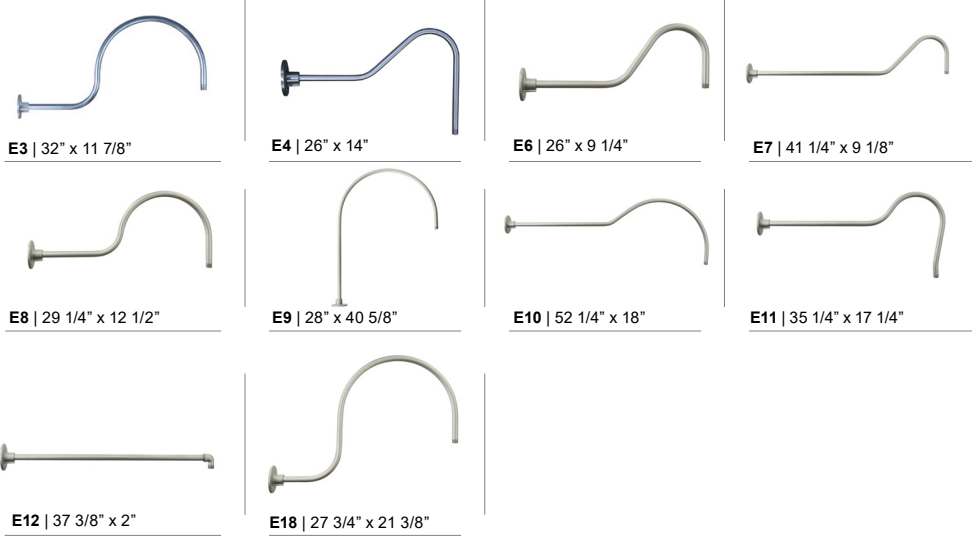

4 GLASS & GUARD* (Not available with 3-light)	
<b>Up to 100w Only</b>	
<b>100GLCL</b>	(Clear Glass)
<b>100GLFR</b>	(Frosted Glass)
<b>100GLPR</b>	(Prismatic Glass)
<b>100GLCLGUP</b>	(Clear Glass & Small Wire Guard)
<b>100GLFRGUP</b>	(Frosted Glass & Small Wire Guard)
<b>100GLPRGUP</b>	(Prismatic Glass & Small Wire Guard)
<b>100GLCLGUPC</b>	(Clear Glass & Cast Guard)
<b>100GLFRGUPC</b>	(Frosted Glass & Cast Guard)
<b>100GLPRGUPC</b>	(Prismatic Glass & Cast Guard)
<b>100GLGUP</b>	(Small Wire Guard with No Glass)
<b>100GLGUPC</b>	(Cast Guard with No Glass)
<b>*Cast and Wire Guard Finish will match fixture finish.</b>	

Project: \_\_\_\_\_

Fixture Type: \_\_\_\_\_ Quantity: \_\_\_\_\_

Customer: \_\_\_\_\_

**ARM MOUNTS** | Dimensions are Projection x Height | CB included with all arms

**GLASS & GUARDS**  
UP TO 100W MAX

Glass Legend: CL = Clear FR = Frosted PR = Prismatic  
100 = Small 200 = Large