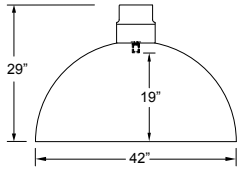

Project: _____

Fixture Type: _____ Quantity: _____

Customer: _____

Specifications

Material:
RLM shades are constructed of heavy duty spun aluminum. Wall back plate and ballast housing are cast aluminum. All fasteners are stainless steel. Inside of shade is reflective white finish for all colors except galvanized paint finish. Screw hardware may not match paint.

Glass:
Choice of clear, frosted or prismatic glass is optional. (Not available with 3-light)

Lens:
Flat, 92% transmission white acrylic lens, 0.059" thick is optional. (Not available with 3-light)

Electrical:
Medium Base Socket, 200w Maximum or GU24 Socket.
Approximately 12" of pull wire extends from fixture. Additional pull wire provided for post mount arms and wall mounts.

Certifications:
Cord mounts are UL Listed for dry locations. Arm mount, stem mount and wall mount are UL Listed for wet locations.

Finish:
A polyester powder coat high quality finish is electro-statically applied and baked at 430° for exceptional durability and color retention. Products undergo an intensive five-step cleansing and pretreatment process for maximum paint adhesion.

Marine grade finish provides superior salt, humidity and UV protection. This coating withstands up to 3000 hours of continuous salt spray, comes with a 5-year warranty and is available in either a textured or gloss surface.

Modifications:
Consult factory for custom or modified designs.

Medium Base

**OSND42
200w Max
Medium Base**

Weight: 25.5 lbs

Catalog Logic

OSND42 - MB - E6 - CBC - 100GLCL - 72 - 72 - 72

RLM Style   Lamp Base   Mounting Source   Accessories   Glass   Finish   Inside Shade Finish   3-light Cluster Finish

Catalog Number	1	2	3	4	5	6	7
OSND42							

1 LAMP BASE	
MB	(Medium Base, 200w Max)
GU24	(GU24 Base)
3MBQM	(3-light medium base curved arm cluster, medium)

2 MOUNTING SOURCES*	
Arm Mounts (Cast back plate included)	
E3 E4 E6 E7 E8 E9 E10 E11 E12 E18	
Cable Mounts** (Includes 1" x 5 3/8" canopy)	
SSC-BLC	(Stainless steel cable with 6' Black SJT Cord)
SSC-WHC	(Stainless steel cable with 6' White SJT Cord)
SSC-XXXX	(Stainless steel cable with 6' Color cord. Replace XXXX with color cord designation below)
**Cord/Cable Canopy finish will match fixture finish.	
SJT Cord	
BLC (6' Black SJT Cord)	WHC (6' White SJT Cord)
Solid Fabric Colored Cords	
BLSF (6' Black)	ORSF (6' Orange)
GYSF (6' Gray)	LGSF (6' Lime Green)
CHSF (6' Chocolate Brown)	KGSF (6' Kelly Green)
WHSF (6' White)	CBSF (6' Cobalt Blue)
CASF (6' Cardinal)	SBSF (6' Sky Blue)
Patterned Fabric Colored Cords	
BWHPF (6' Black/White Houndstooth)	BIHPF (6' Brown/Ivory Houndstooth)
GYCPF (6' Gray/Citrus Yellow)	MOSPF (6' Magenta/Orange Stripe)
NMTPF (6' Navy Mini Tweed)	
Glossy Fabric Colored Cords	
GMGF (6' Gun Metal)	SSGF (6' Sterling Silver)
CPGF (6' Copper Penny)	BRGF (6' Bronze)
GOGF (6' Gold)	
Stem Mounts (Includes STC Flat Canopy)	
1/2" (13/16" OD) Rigid	3/4" (1" OD) Rigid Stems
2ST6 2ST12 2ST18	3ST6 3ST12 3ST18
2ST24 2ST36 2ST48	3ST24 3ST36 3ST48
2ST60 2ST72 2ST96	3ST60 3ST72 3ST96
*Arm mount, Wall mount or Stem finish will match fixture finish.	

3 ACCESSORIES*	
CBC	(Cast back plate Spun Alum Cover)*
SLC	(Sloped Ceiling Mount Canopy, 20° Max)*
SQ	(Square Back Plate)*
TBK	(Turn Buckle Kit)*
WH	(White Flat Acrylic Lens) (Not available with 3-light)
*Accessory finish will match fixture finish.	

4 GLASS & GUARD* (Not available with 3-light)	
Up to 100w Only	
100GLCL	(Clear Glass)
100GLFR	(Frosted Glass)
100GLPR	(Prismatic Glass)
100GLCLGUP	(Clear Glass & Small Wire Guard)
100GLFRGUP	(Frosted Glass & Small Wire Guard)
100GLPRGUP	(Prismatic Glass & Small Wire Guard)
100GLCLGUPC	(Clear Glass & Cast Guard)
100GLFRGUPC	(Frosted Glass & Cast Guard)
100GLPRGUPC	(Prismatic Glass & Cast Guard)
100GLGUP	(Small Wire Guard with No Glass)
100GLGUPC	(Cast Guard with No Glass)
*Cast and Wire Guard Finish will match fixture finish.	

WARRANTY	
See www.ANPlighting.com for complete fixture warranty.