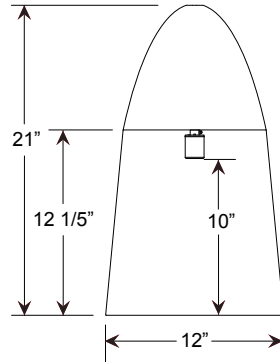

Project: _____

Fixture Type: _____ Quantity: _____

Customer: _____

Weight: 7.0 lbs

Specifications

Material:
Dome top is constructed of heavy duty spun aluminum.
Shade is of a hard back fabric.
Driver housing is constructed of heavy duty spun aluminum.
All fasteners are stainless steel. Screw hardware may not match paint.