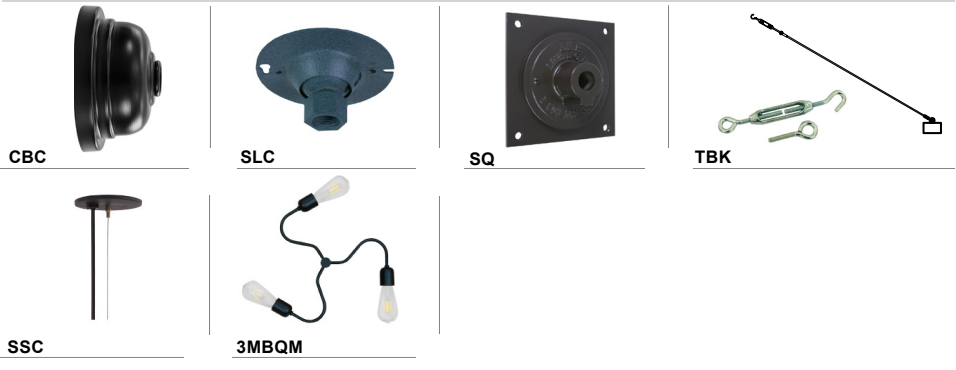

ACCESSORIES