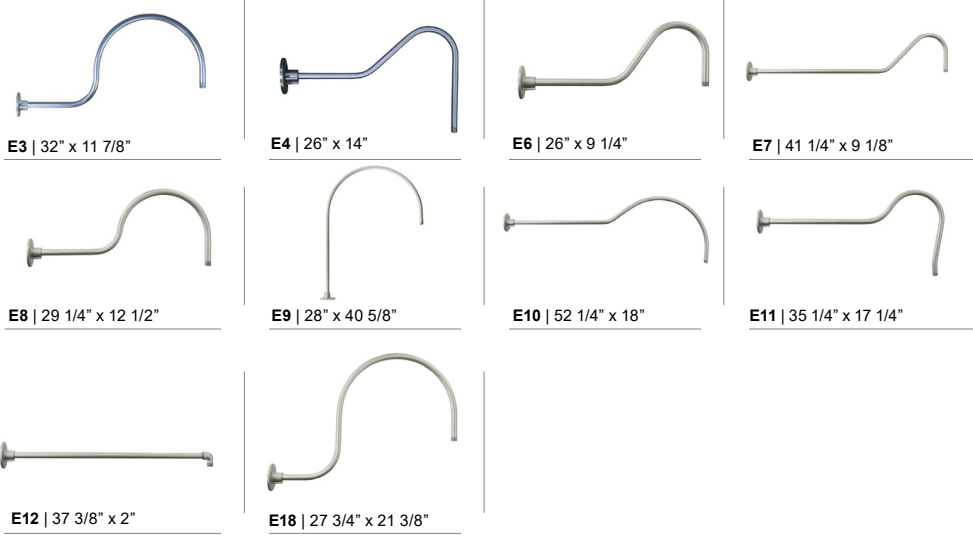

Project: _____
Fixture Type: _____ Quantity: _____
Customer: _____

ARM MOUNTS | Dimensions are Projection x Height | CB included with all arms