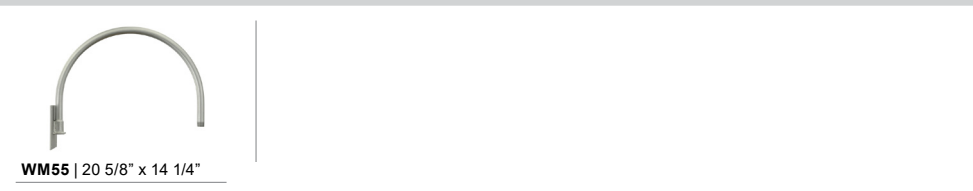

WALL MOUNTS | Dimensions are Projection x Height