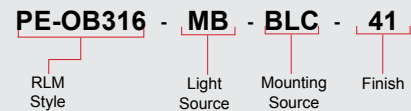

Catalog Logic

Catalog Number

1

2

3

PE-OB316

1 LIGHT SOURCE & WATTAGES

GU24	(GU24 Socket)
MB	(Medium Base Socket, 200w Max)

2 MOUNTING SOURCES*

Cord Mounts
(Includes 1" x 5 3/8" canopy)
(See page 3 for color cord style)

SJT Cord

BLC (6' Black SJT Cord)	WHC (6' White SJT Cord)

Solid Fabric Colored Cords

BLSF (6' Black)	ORSF (6' Orange)
GYSF (6' Gray)	LGSF (6' Lime Green)
CHSF (6' Chocolate Brown)	KGSF (6' Kelly Green)
WHSF (6' White)	CBSF (6' Cobalt Blue)
CASF (6' Cardinal)	SBSF (6' Sky Blue)

Patterned Fabric Colored Cords

BWHPF (6' Black/White Houndstooth)	BIHPF (6' Brown/Ivory Houndstooth)
GYCPF (6' Gray/Citrus Yellow)	MOSPF (6' Magenta/Orange Stripe)
NMTPF (6' Navy Mini Tweed)	

Glossy Fabric Colored Cords

GMGF (6' Gun Metal)	SSGF (6' Sterling Silver)
CPGF (6' Copper Penny)	BRGF (6' Bronze)
GOGF (6' Gold)	

*Cord Canopy finish will match fixture finish.

3 FINISHES

*Marine Grade Finish has an additional charge

Standard Colors	Standard Grade	Marine	Premium Colors	Premium Grade	Marine Grade*
Aspen Green	10	10M	High Gloss Black	01	01M
Cantaloupe	11	11M	Arctic Silver	14	14M
Lilac	12	12M	Candy Apple Red	64	64M
Putty	13	13M	Cobalt Blue	65	65M
Raw Unfinished	40	NA	Caramel	66	66M
Black	41	41M	Butterscotch	67	67M
Forest Green	42	42M	Black Silver	68	68M
Bright Red	43	43M	Gunmetal Gray	69	69M
White	44	44M	Mayan Gold	79	NA
Bright Blue	45	45M	Textured Desert Stone	80	80M
Sunny Yellow	46	46M	Extreme Chrome	81	81M
Aqua Green	47	47M	Graystone	82	82M
Galvanized	49	NA	Oil Rubbed Bronze	83	83M
Navy	50	50M	Carbon Graphite	96	96M
Architectural Bronze	51	51M			
Patina Verde	52	52M			
Copper Clay	53	53M			
Silver	56	56M			
Black Verde	61	61M			
Painted Chrome	70	70M			
Painted Copper	71	71M			
Textured Black	72	72M			
Matte Black	73	73M			
Textured Architectural	76	76M			
Textured White	77	77M			
Textured Silver	78	78M			

Consult Factory for additional paint charges and availability.

WARRANTY

See www.ANPlighting.com for complete fixture warranty.