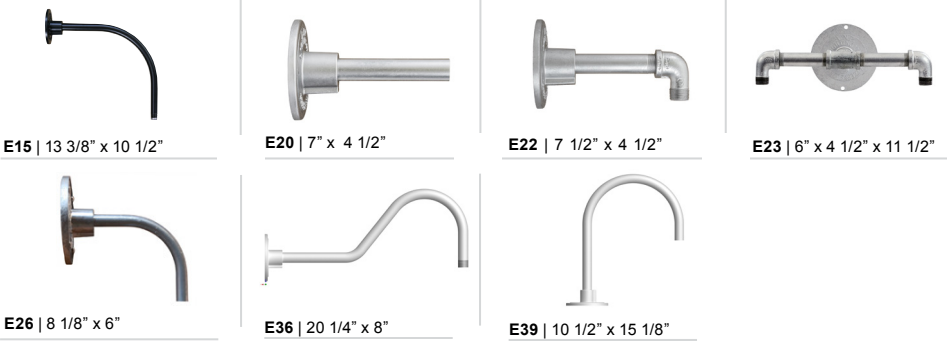

Project: _____
Fixture Type: _____ Quantity: _____
Customer: _____

ARM MOUNTS | Dimensions are Projection x Height | CB included with all arms