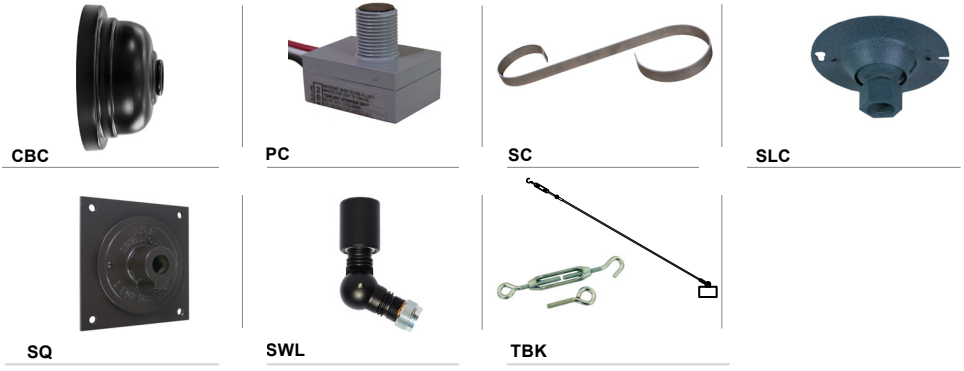

**WARRANTY**  
 See www.ANPlighting.com for complete fixture warranty

Project: \_\_\_\_\_  
 Fixture Type: \_\_\_\_\_ Quantity: \_\_\_\_\_  
 Customer: \_\_\_\_\_

**ARM MOUNTS** | Dimensions are Projection x Height | CB included with all arms

**WALL MOUNTS** | Dimensions are Projection x Height

**ACCESSORIES**

**GLASS & GUARDS**  
**UP TO 100W MAX**

Glass Legend: CL = Clear FR = Frosted PR = Prismatic  
 100 = Small 200 = Large

Glass Only (6 1/2" H X 4 1/8" W)	
	100GLCL 100GLFR 100GLPR
Glass with Cast Guard (7 1/2" H X 4 1/8" W)	
	100GLCLGUPC 100GLFRGUPC 100GLPRGUPC
Glass with Wire Guard (7 1/2" H X 4 1/8" W)	
	100GLCLGUP 100GLFRGUP 100GLPRGUP
Guards Only (7 1/2" H X 4 1/8" W)	
	100GLGUPC (Cast Guard)
	100GLGUP (Wire Guard)