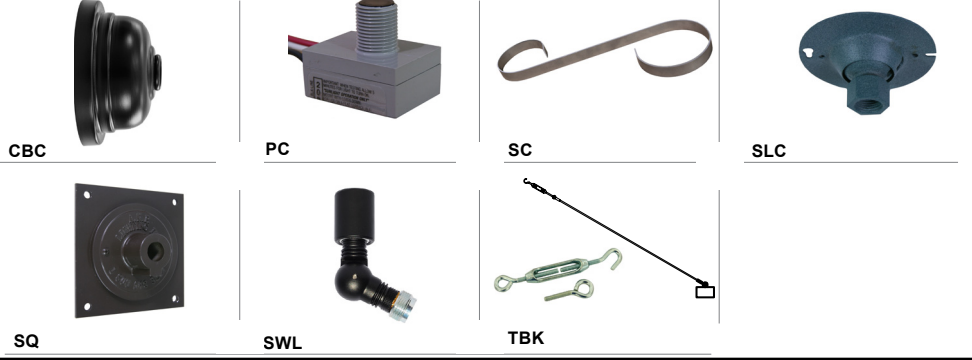

Project: _____
 Fixture Type: _____ Quantity: _____
 Customer: _____

ARM MOUNTS | Dimensions are Projection x Height | CB included with all arms

WALL MOUNTS | Dimensions are Projection x Height | **POST MOUNTS** | Dimensions are Projection x Height

ACCESSORIES

GLASS & GUARDS
UP TO 200W MAX

Glass Legend: CL = Clear FR = Frosted PR = Prismatic
 100 = Small 200 = Large

Glass Only (9 1/4" H X 5" W)	
	200GLCL 200GLFR 200GLPR
Glass with Cast Guard (10 1/4" H X 5 1/2" W)	
	200GLCLGUPC 200GLFRGUPC 200GLPRGUPC
Glass with Wire Guard (10 1/4" H X 5" W)	
	200GLCLGUP 200GLFRGUP 200GLPRGUP
GUPC Guard Only (10 1/4" H X 5 1/2" W)	
	200GLGUPC (Cast Guard)
GUP Guard Only (10 1/4" H X 5" W)	
	200GLGUP (Wire Guard)
	AC (Acorn Glass -- Clear Stipple Only)
	100GLBG (6" White Ball Glass)