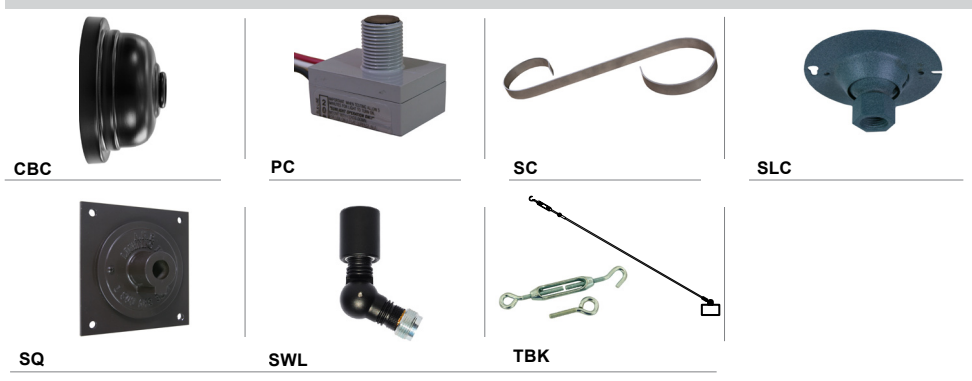

Project: \_\_\_\_\_  
 Fixture Type: \_\_\_\_\_ Quantity: \_\_\_\_\_  
 Customer: \_\_\_\_\_

**ARM MOUNTS** | Dimensions are Projection x Height | CB included with all arms

**WALL MOUNTS** | Dimensions are Projection x Height | **POST MOUNTS** | Dimensions are Projection x Height

**ACCESSORIES**

GLASS & GUARDS UP TO 200W MAX	
Glass Legend: CL = Clear FR = Frosted PR = Prismatic 100 = Small 200 = Large	
Glass Only (9 1/4" H X 5" W)	
	200GLCL 200GLFR 200GLPR
Glass with Cast Guard (10 1/4" H X 5 1/2" W)	
	200GLCLGUPC 200GLFRGUPC 200GLPRGUPC
Glass with Wire Guard (10 1/4" H X 5" W)	
	200GLCLGUP 200GLFRGUP 200GLPRGUP
GUPC Guard Only (10 1/4" H X 5 1/2" W)	
	200GLGUPC (Cast Guard)
GUP Guard Only (10 1/4" H X 5" W)	
	200GLGUP (Wire Guard)
	AC (Acorn Glass -- Clear Stipple Only)
	100GLBG (6" White Ball Glass)