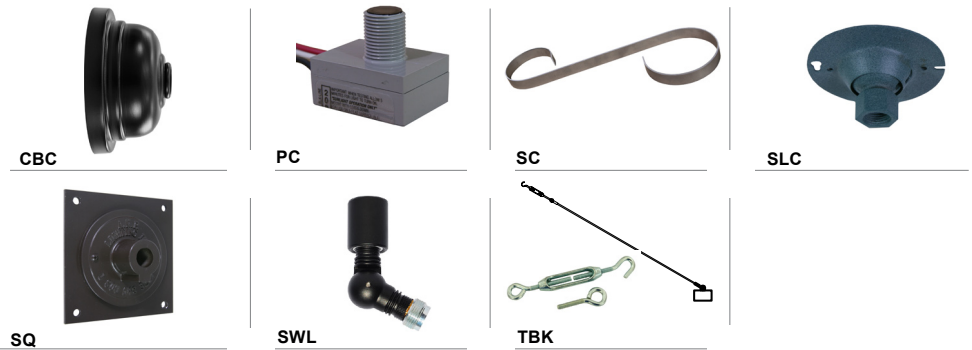

ACCESSORIES