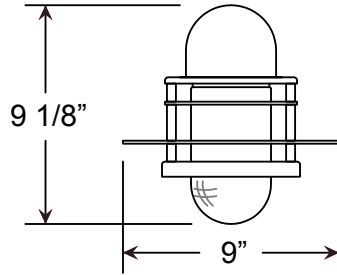

Project: _____
 Fixture Type: _____ Quantity: _____
 Customer: _____

Specifications

Material:
 RLM shades are constructed of heavy duty spun aluminum. Wall back plate and ballast housing are cast aluminum. All fasteners are stainless steel. Inside of shade is reflective white finish for all colors except galvanized paint finish. Screw hardware may not match paint.

Glass:
 Choice of clear, frosted or prismatic glass.

Electrical:
 Medium Base Socket, 100w Maximum or GU24 Socket.
 Approximately 12" of pull wire extends from fixture. Additional pull wire provided for post mount arms and wall mounts.