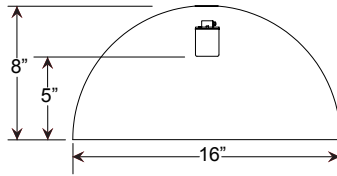

Project: \_\_\_\_\_

Fixture Type: \_\_\_\_\_ Quantity: \_\_\_\_\_

Customer: \_\_\_\_\_

**SD16**  
**200w Max**  
**Medium Base**

**Weight:** 3.0 lbs  
**EPA:** 0.76

**Specifications**

**Material:**  
RLM shades are constructed of heavy duty spun aluminum. Wall back plate and ballast housing are cast aluminum. All fasteners are stainless steel. Inside of shade is reflective white finish for all colors except galvanized paint finish. Screw hardware may not match paint.