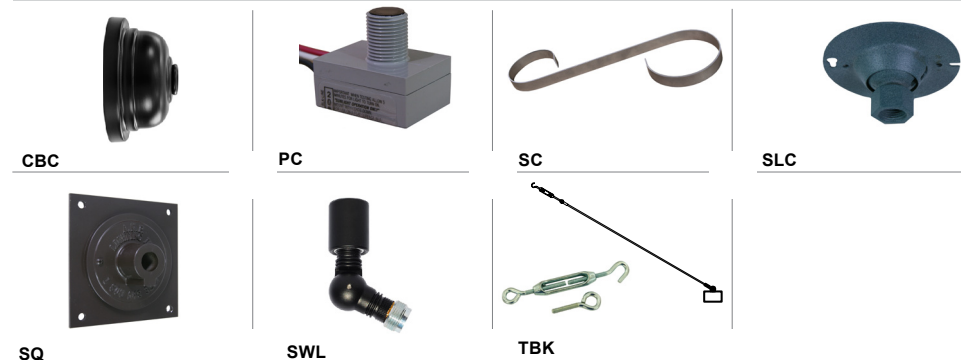

**200GLCLGUPC**  
**200GLFRGUPC**  
**200GLPRGUPC**

**Glass with Wire Guard (10 1/4" H X 5" W)**

**200GLCLGUP**  
**200GLFRGUP**  
**200GLPRGUP**

**GUPC Guard Only (10 1/4" H X 5 1/2" W)**

**200GLGUPC**  
(Cast Guard)

**GUP Guard Only (10 1/4" H X 5" W)**

**200GLGUP**  
(Wire Guard)

**WALL MOUNTS** | Dimensions are Projection x Height | **POST MOUNTS** | Dimensions are Projection x Height

**ACCESSORIES**

Project: \_\_\_\_\_

Fixture Type: \_\_\_\_\_ Quantity: \_\_\_\_\_

Customer: \_\_\_\_\_

All fabric Color Cords are three conductor, 1/4" diameter

**Solid Fabric Colored Cords**

**BLSF** | Black

**GYSF** | Gray

**CHSF** | Chocolate Brown