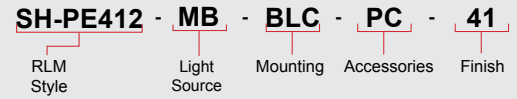

Catalog Logic

**SH-PE412
200w Max
Medium Base**

Catalog Number

1

2

3

4

SH-PE412

1 LIGHT SOURCE & WATTAGES

GU24	(GU24 Socket)
MB	(Medium Base Socket, 200w Max)

2 MOUNTING SOURCES*

Cord Mounts
(Includes 1" x 5 3/8" canopy)
(See page 3 for color cord style)

SJT Cord

BLC (6' Black SJT Cord)	WHC (6' White SJT Cord)

Solid Fabric Colored Cords

BLSF (6' Black)	ORSF (6' Orange)
GYSF (6' Gray)	LGSF (6' Lime Green)
CHSF (6' Chocolate Brown)	KGSF (6' Kelly Green)
WHSF (6' White)	CBSF (6' Cobalt Blue)
CASF (6' Cardinal)	SBSF (6' Sky Blue)

Patterned Fabric Colored Cords

BWHPF (6' Black/White Houndstooth)	BIHPF (6' Brown/Ivory Houndstooth)
GYCPF (6' Gray/Citrus Yellow)	MOSPF (6' Magenta/Orange Stripe)
NMTPF (6' Navy Mini Tweed)	

Glossy Fabric Colored Cords

GMGF (6' Gun Metal)	SSGF (6' Sterling Silver)
CPGF (6' Copper Penny)	BRGF (6' Bronze)
GOGF (6' Gold)	

*Cord Canopy finish will match fixture finish.

3 ACCESSORIES

PC	(Button Photo Cell) Remote Only

4 FINISHES

*Marine Grade Finish has an additional charge

Standard Colors	Standard Grade	Marine	Premium Colors	Premium Grade	Marine Grade*
Aspen Green	10	10M	High Gloss Black	01	01M
Cantaloupe	11	11M	Arctic Silver	14	14M
Lilac	12	12M	Candy Apple Red	64	64M
Putty	13	13M	Cobalt Blue	65	65M
Raw Unfinished	40	NA	Caramel	66	66M
Black	41	41M	Butterscotch	67	67M
Forest Green	42	42M	Black Silver	68	68M
Bright Red	43	43M	Gunmetal Gray	69	69M
White	44	44M	Mayan Gold	79	NA
Bright Blue	45	45M	Textured Desert Stone	80	80M
Sunny Yellow	46	46M	Extreme Chrome	81	81M
Aqua Green	47	47M	Graystone	82	82M
Galvanized	49	NA	Oil Rubbed Bronze	83	83M
Navy	50	50M	Carbon Graphite	96	96M
Architectural Bronze	51	51M			
Patina Verde	52	52M			
Copper Clay	53	53M			
Silver	56	56M			
Black Verde	61	61M			
Painted Chrome	70	70M			
Painted Copper	71	71M			
Textured Black	72	72M			
Matte Black	73	73M			
Textured Architectural	76	76M			
Textured White	77	77M			
Textured Silver	78	78M			

Consult Factory for additional paint charges and availability.

WARRANTY

See www.ANPlighting.com for complete fixture warranty.