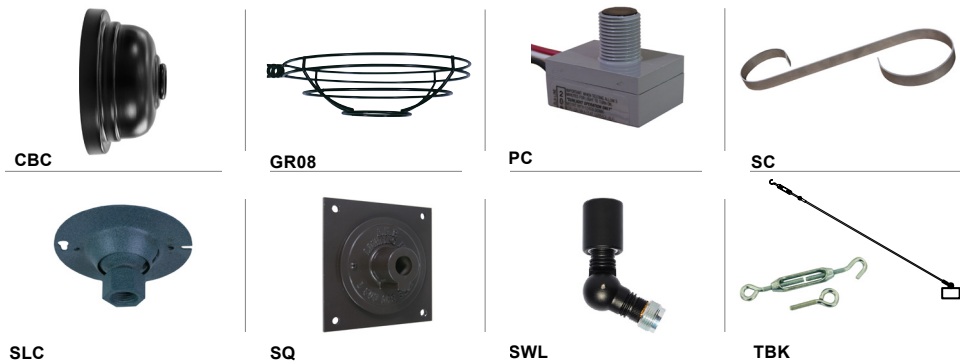

4 ACCESSORIES*	
<b>CBC</b>	(Cast back plate Spun Alum Cover)*
<b>GR08</b>	(8" Wire Grill)*
<b>PC</b>	(Button Photo Cell) Remote Only
<b>SC</b>	(Scroll for Arms)*
<b>SLC</b>	(Sloped Ceiling Mount Canopy, 20" Max)*
<b>SQ</b>	(Square Back Plate)*
<b>SWL</b>	(Adjustable Locking Swivel)*
<b>TBK</b>	(Turn Buckle Kit)*
*Accessory finish will match fixture	

Project: \_\_\_\_\_

Fixture Type: \_\_\_\_\_ Quantity: \_\_\_\_\_

Customer: \_\_\_\_\_

**ARM MOUNTS** | Dimensions are Projection x Height | CB included with all arms

**WALL MOUNTS** | Dimensions are Projection x Height

**ACCESSORIES**

**GLASS & GUARDS**

**UP TO 100W MAX**

Glass Legend: **CL** = Clear **FR** = Frosted **PR** = Prismatic  
**100** = Small **200** = Large

**Glass Only (6 1/2" H X 4 1/8" W)**

**100GLCL**

**100GLFR**