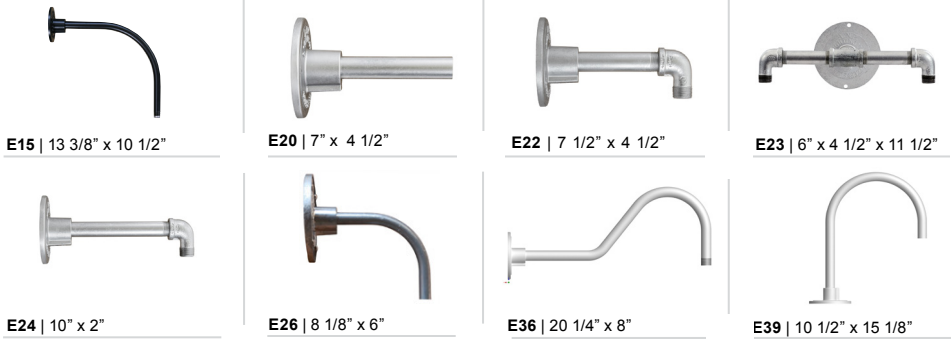

4 ACCESSORIES*	
<b>CBC</b>	(Cast back plate Spun Alum Cover)*
<b>GR08</b>	(8" Wire Grill)*
<b>PC</b>	(Button Photo Cell) Remote Only
<b>SC</b>	(Scroll for Arms)*
<b>SLC</b>	(Sloped Ceiling Mount Canopy, 20" Max)*
<b>SQ</b>	(Square Back Plate)*
<b>SWL</b>	(Adjustable Locking Swivel)*
<b>TBK</b>	(Turn Buckle Kit)*
*Accessory finish will match fixture	

WARRANTY	
See www.ANPlighting.com for complete fixture warranty.	

5 FINISHES					
*Marine Grade Finish has an additional charge					
Standard Colors	Standard Grade	Marine Grade*	Premium Colors	Premium Grade	Marine Grade*
Aspen Green	10	10M	High Gloss Black	01	01M
Cantaloupe	11	11M	Arctic Silver	14	14M
Lilac	12	12M	Candy Apple Red	64	64M
Putty	13	13M	Cobalt Blue	65	65M
Raw Unfinished	40	NA	Caramel	66	66M
Black	41	41M	Butterscotch	67	67M
Forest Green	42	42M	Black Silver	68	68M
Bright Red	43	43M	Gunmetal Gray	69	69M
White	44	44M	Mayan Gold	79	NA
Bright Blue	45	45M	Textured Desert Stone	80	80M
Sunny Yellow	46	46M	Extreme Chrome	81	81M
Aqua Green	47	47M	Graystone	82	82M
Galvanized	49	NA	Oil Rubbed Bronze	83	83M
Navy	50	50M	Carbon Graphite	96	96M
Architectural Bronze	51	51M			
Patina Verde	52	52M			
Copper Clay	53	53M			
Silver	56	56M			
Black Verde	61	61M			
Painted Chrome	70	70M			
Painted Copper	71	71M			
Textured Black	72	72M			
Matte Black	73	73M			
Textured Architectural	76	76M			
Textured White	77	77M			
Textured Silver	78	78M			
Consult Factory for additional paint charges and availability.					

Project: \_\_\_\_\_

Fixture Type: \_\_\_\_\_ Quantity: \_\_\_\_\_

Customer: \_\_\_\_\_

**ARM MOUNTS** | Dimensions are Projection x Height | CB included with all arms

**WALL MOUNTS** | Dimensions are Projection x Height