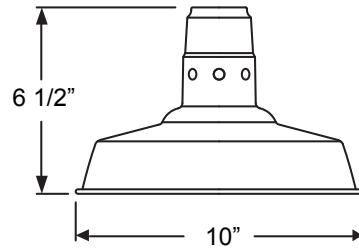

Project: \_\_\_\_\_

Fixture Type: \_\_\_\_\_ Quantity: \_\_\_\_\_

Customer: \_\_\_\_\_

Weight: 1.0 lb

**VW510**  
**100w Max**  
**Medium Base**

**Specifications**

**Material:**  
RLM shades are constructed of heavy duty spun aluminum. Wall back plate and ballast housing are cast aluminum. All fasteners are stainless steel. Inside of shade is reflective white finish for all colors except galvanized paint finish. Screw hardware may not match paint.

**Glass:**  
Choice of clear, frosted or prismatic glass.

**Electrical:**  
Medium Base Socket, 100w Maximum or GU24 Socket. Approximately 12" of pull wire extends from fixture. Additional pull wire provided for post mount arms and wall mounts.