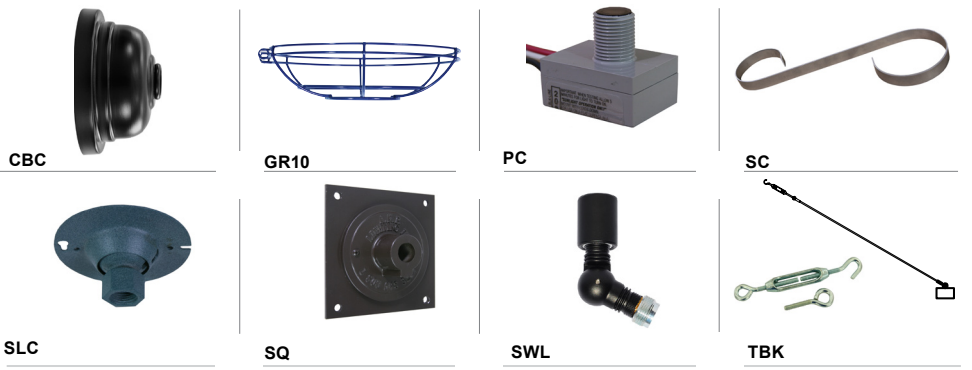

Consult Factory for additional paint charges and availability.

Project: \_\_\_\_\_  
 Fixture Type: \_\_\_\_\_ Quantity: \_\_\_\_\_  
 Customer: \_\_\_\_\_

**ARM MOUNTS** | Dimensions are Projection x Height | CB included with all arms

**WALL MOUNTS** | Dimensions are Projection x Height

**ACCESSORIES**

**GLASS & GUARDS**  
UP TO 100W MAX

Glass Legend: CL = Clear FR = Frosted PR = Prismatic  
 100 = Small 200 = Large

<b>Glass Only (6 1/2" H X 4 1/8" W)</b>	
	100GLCL
	100GLFR
	100GLPR
<b>Glass with Cast Guard (7 1/2" H X 4 1/8" W)</b>	
	100GLCLGUPC
	100GLFRGUPC
	100GLPRGUPC
<b>Glass with Wire Guard (7 1/2" H X 4 1/8" W)</b>	
	100GLCLGUP
	100GLFRGUP
	100GLPRGUP
<b>Guards Only (7 1/2" H X 4 1/8" W)</b>	
	100GLGUPC (Cast Guard)
	100GLGUP (Wire Guard)
	100GLBG (6" White Ball Glass)