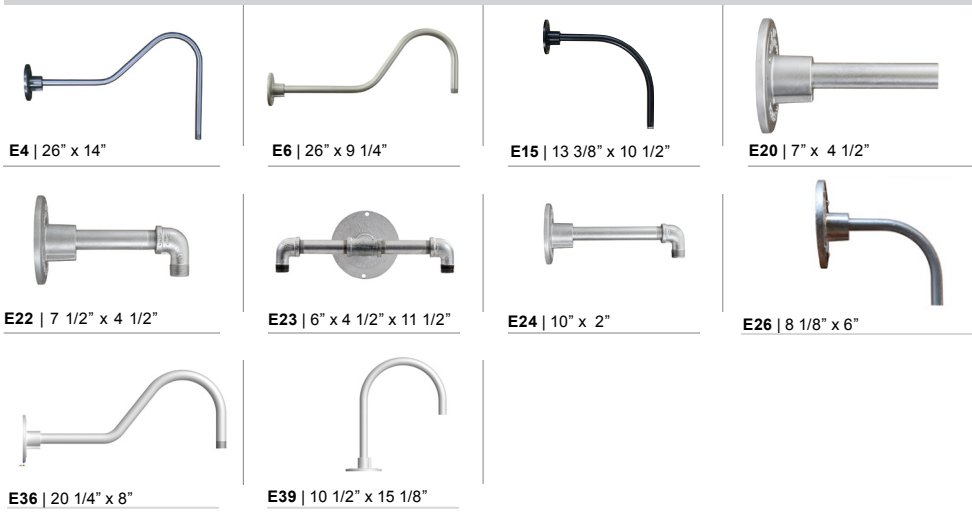

Project: _____
Fixture Type: _____ Quantity: _____
Customer: _____

ARM MOUNTS | Dimensions are Projection x Height | CB included with all arms