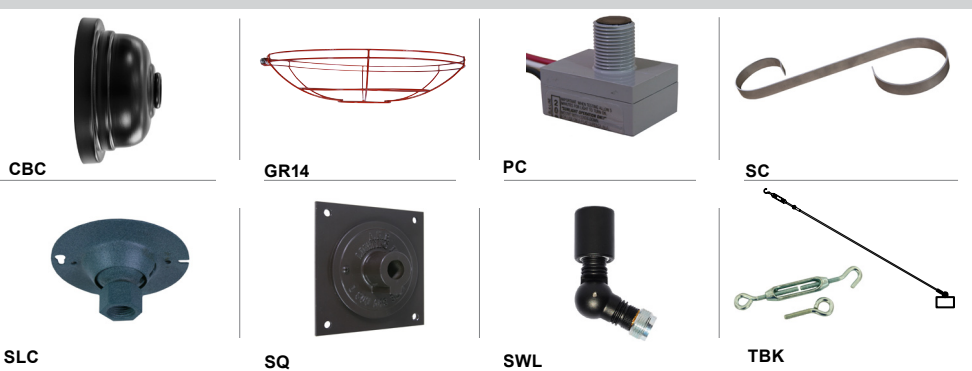

Project: _____
 Fixture Type: _____ Quantity: _____
 Customer: _____

ARM MOUNTS | Dimensions are Projection x Height | CB included with all arms

WALL MOUNTS | Dimensions are Projection x Height | **POST MOUNTS** | Dimensions are Projection x Height

ACCESSORIES

GLASS & GUARDS
UP TO 200W MAX

Glass Legend: **CL** = Clear **FR** = Frosted **PR** = Prismatic
100 = Small **200** = Large
Glass Only (9 1/4" H X 5" W)

	200GLCL 200GLFR 200GLPR
Glass with Cast Guard (10 1/4" H X 5 1/2" W)	
	200GLCLGUPC 200GLFRGUPC 200GLPRGUPC
Glass with Wire Guard (10 1/4" H X 5" W)	
	200GLCLGUP 200GLFRGUP 200GLPRGUP
GUPC Guard Only (10 1/4" H X 5 1/2" W)	
	200GLGUPC (Cast Guard)
GUP Guard Only (10 1/4" H X 5" W)	
	200GLGUP (Wire Guard)
	AC (Acorn Glass -- Clear Stipple Only)
	100GLBG (6" White Ball Glass)