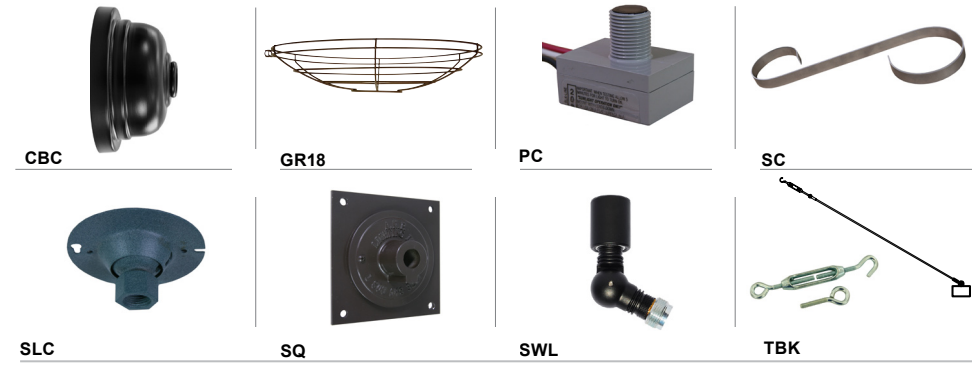

4 ACCESSORIES*	
<b>CBC</b> (Cast back plate Spun Alum Cover)*	
<b>GR18</b> (18" Wire Grill)*	
<b>PC</b> (Button Photo Cell) Remote Only	
<b>SC</b> (Scroll for Arms)*	
<b>SLC</b> (Sloped Ceiling Mount Canopy, 20° Max)*	
<b>SQ</b> (Square Back Plate)*	
<b>SWL</b> (Adjustable Locking Swivel)*	
<b>TBK</b> (Turn Buckle Kit)*	
<b>*Accessory finish will match fixture finish.</b>	

Project: \_\_\_\_\_  
 Fixture Type: \_\_\_\_\_ Quantity: \_\_\_\_\_  
 Customer: \_\_\_\_\_

**ARM MOUNTS** | Dimensions are Projection x Height | CB included with all arms

**WALL MOUNTS** | Dimensions are Projection x Height | **POST MOUNTS** | Dimensions are Projection x Height

**ACCESSORIES**

**GLASS & GUARDS**  
**UP TO 200W MAX**

Glass Legend: CL = Clear FR = Frosted PR = Prismatic  
 100 = Small 200 = Large

<b>Glass Only (9 1/4" H X 5" W)</b>	
	200GLCL 200GLFR 200GLPR
<b>Glass with Cast Guard (10 1/4" H X 5 1/2" W)</b>	
	200GLCLGUPC 200GLFRGUPC 200GLPRGUPC
<b>Glass with Wire Guard (10 1/4" H X 5" W)</b>	
	200GLCLGUP 200GLFRGUP 200GLPRGUP
<b>GUPC Guard Only (10 1/4" H X 5 1/2" W)</b>	
	200GLGUPC (Cast Guard)
<b>GUP Guard Only (10 1/4" H X 5" W)</b>	
	200GLGUP (Wire Guard)
	AC (Acorn Glass -- Clear Stipple Only)
	100GLBG (6" White Ball Glass)