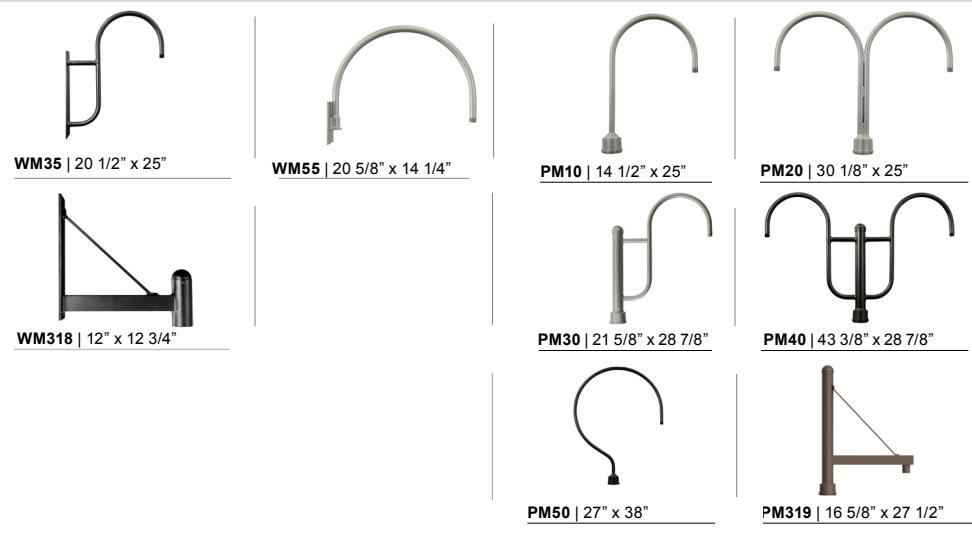

WALL MOUNTS | Dimensions are Projection x Height | **POST MOUNTS** | Dimensions are Projection x Height