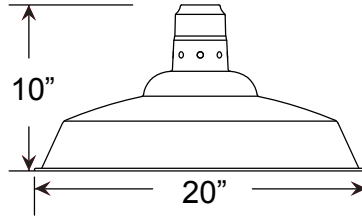

Project: \_\_\_\_\_  
 Fixture Type: \_\_\_\_\_ Quantity: \_\_\_\_\_  
 Customer: \_\_\_\_\_

Weight: 2.5 lbs

**VW520**  
**200w Max**  
**Medium Base**

**Specifications**

**Material:**  
 RLM shades are constructed of heavy duty spun aluminum. Wall back plate and ballast housing are cast aluminum. All fasteners are stainless steel. Inside of shade is reflective white finish for all colors except galvanized paint finish. Screw hardware may not match paint.