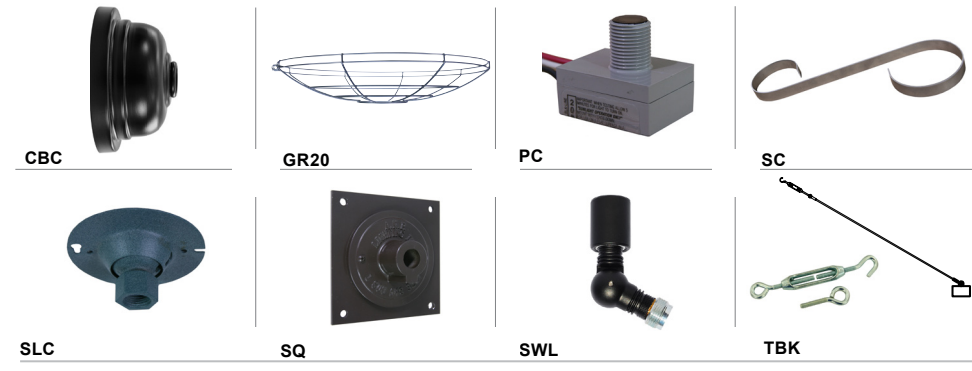

4 ACCESSORIES*	
CBC (Cast back plate Spun Alum Cover)*	GR20 (20" Wire Grill)*
PC (Button Photo Cell) Remote Only	SC (Scroll for Arms)*
SLC (Sloped Ceiling Mount Canopy, 20° Max)*	SQ (Square Back Plate)*
SWL (Adjustable Locking Swivel)*	TBK (Turn Buckle Kit)*
*Accessory finish will match fixture finish.	

Project: \_\_\_\_\_  
 Fixture Type: \_\_\_\_\_ Quantity: \_\_\_\_\_  
 Customer: \_\_\_\_\_

**ARM MOUNTS** | Dimensions are Projection x Height | CB included with all arms

**WALL MOUNTS** | Dimensions are Projection x Height | **POST MOUNTS** | Dimensions are Projection x Height

**ACCESSORIES**

**GLASS & GUARDS**  
UP TO 200W MAX

Glass Legend: CL = Clear FR = Frosted PR = Prismatic  
 100 = Small 200 = Large

<b>Glass Only (9 1/4" H X 5" W)</b>	
	200GLCL
	200GLFR
	200GLPR
<b>Glass with Cast Guard (10 1/4" H X 5 1/2" W)</b>	
	200GLCLGUPC
	200GLFRGUPC
	200GLPRGUPC
<b>Glass with Wire Guard (10 1/4" H X 5" W)</b>	
	200GLCLGUP
	200GLFRGUP
	200GLPRGUP
<b>GUPC Guard Only (10 1/4" H X 5 1/2" W)</b>	
	200GLGUPC (Cast Guard)
<b>GUP Guard Only (10 1/4" H X 5" W)</b>	
	200GLGUP (Wire Guard)
	AC (Acorn Glass -- Clear Stipple Only)
	100GLBG (6" White Ball Glass)